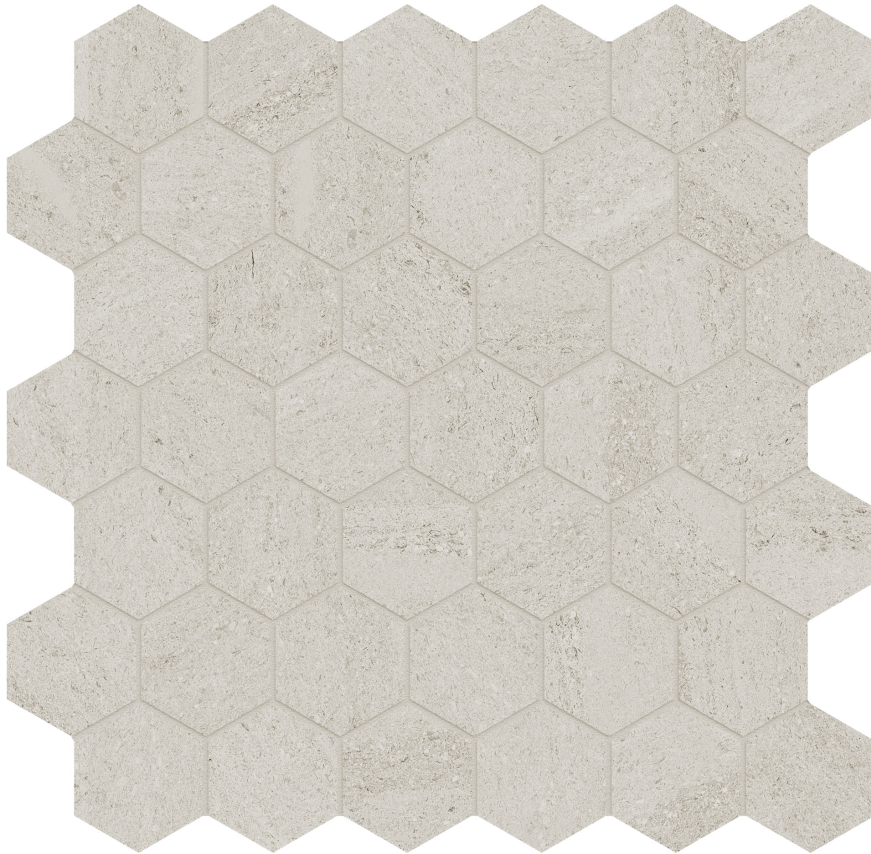

Roma Tile
& Marble

PRODUCT

LITHOFORM 2\" HEX VEINCUT DUNES

Tile | 12"x12" | Porcelain

TECHNICAL DATA

CODE: AC8510-00350

NAME: Lithoform 2" Hex Veincut Dunes

SIZE: 12"x12"

SERIES: Lithoform

FINISH: Organic Matte

LOOK: Stone Look

EDGE: Rectified

FAMILY: Tile

SUITABLE FOR: Indoor| Outdoor

TYPOLOGY: Porcelain

TYPE OF PIECE: Mosaic