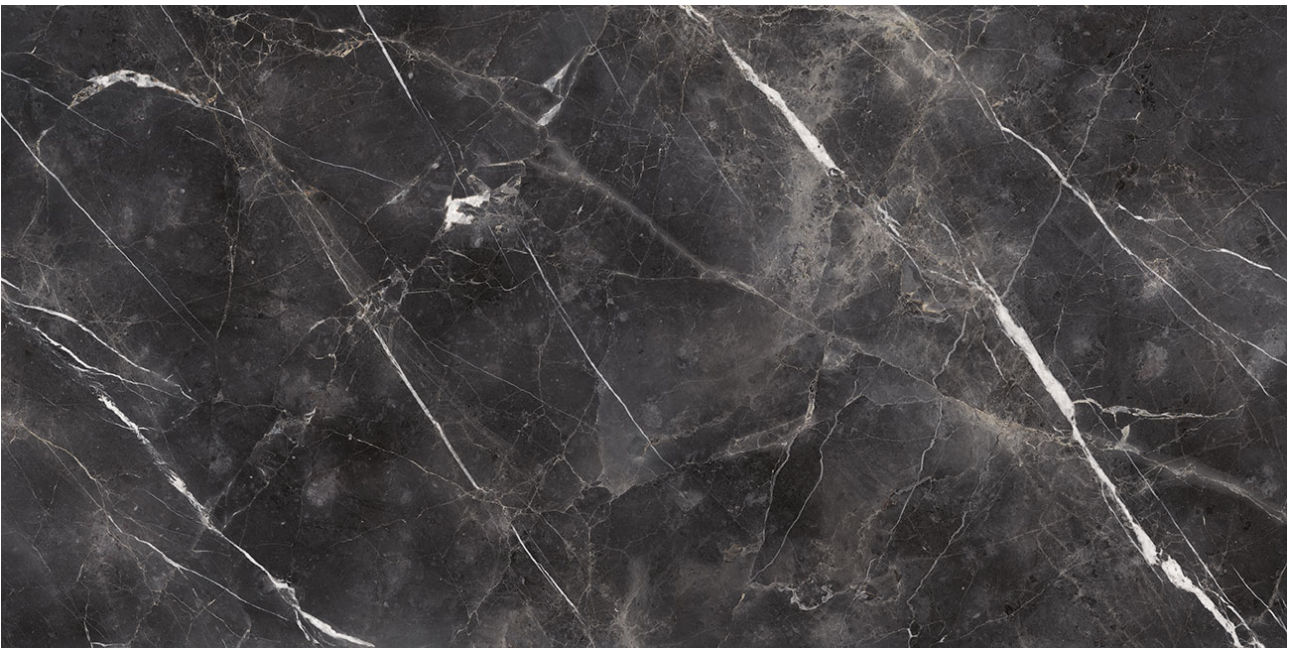

**Roma Tile
& Marble**

PRODUCT
ROYAL STONEWORKS 63X126 TUSCAN FORGE VEIN
HONED

Tile | 63"x126" | Sintered Slab

TECHNICAL DATA

CODE: QUSW-TF-1H
NAME: Royal Stoneworks 63X126 Tuscan Forge Vein Honed
SIZE: 63"x126"
SERIES: Royal Stoneworks
FINISH: Honed
LOOK: Stone Look
EDGE: Rectified
FAMILY: Tile
FROST RESISTANCE: Yes
SHADE VARIATION: V3
SUITABLE FOR: Indoor|Shower
TYPOLOGY: Sintered Slab
TYPE OF PIECE: Field Tile
USE: Floor and Wall