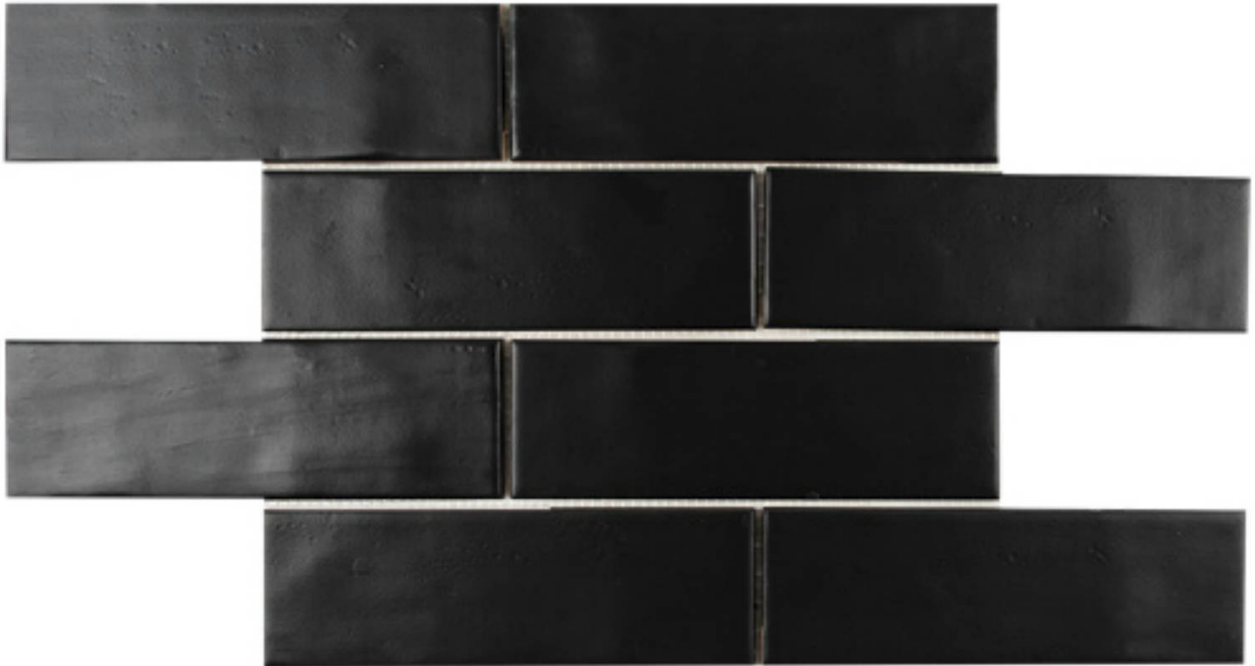

PRODUCT
BRICKWORK MOSAIC MATTE SABLE

Mosaic and Decorative Tile | 10.63"x15.88" | Ceramic

TECHNICAL DATA

CODE: RVHA039
SIZE: 10.63"x15.88"
NAME: Brickwork Mosaic Matte Sable
SERIES: Hamptons Collection
FINISH: Matt
LOOK: Multi-Look Mosaics
FAMILY: Mosaic and Decorative Tile
STYLE: Contemporary
SUITABLE FOR: Backsplash, Indoor
TYPOLOGY: Ceramic
TYPE OF PIECE: Mosaic
USE: Wall only