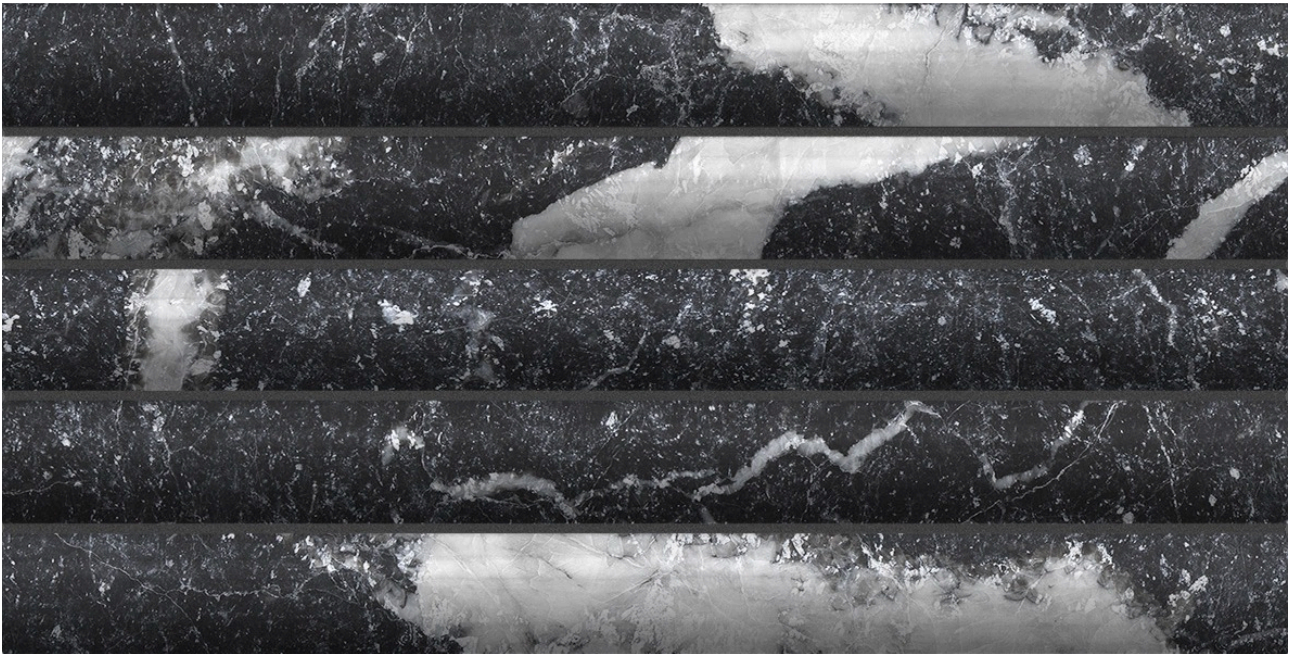

PRODUCT
OBSESSION 5X10 NERO

Tile | 5"x10" | Glazed Porcelain

ROOM SCENES

TECHNICAL DATA

CODE: QUOB-NE-2
SIZE: 5"x10"
NAME: Obsession 5x10 Nero
SERIES: Obsession
FINISH: Matt
LOOK: Marble Look
BREAKING STRENGTH: ≥ 1300 N
CHEMICAL RESISTANCE: GA GLA GHA
DCOF: > 0.42
FAMILY: Tile
FROST RESISTANCE: Yes
MOHS: 6
PEI: 3
R VALUE: R9
SHADE VARIATION: V1
STAIN RESISTANCE: 5
STYLE: Classic
SUITABLE FOR: Backsplash|Indoor|Shower
TYPOLOGY: Glazed Porcelain
THICKNESS: 9 mm
TYPE OF PIECE: Field Tile
USE: Wall only
NOTES: 32 graphic variations