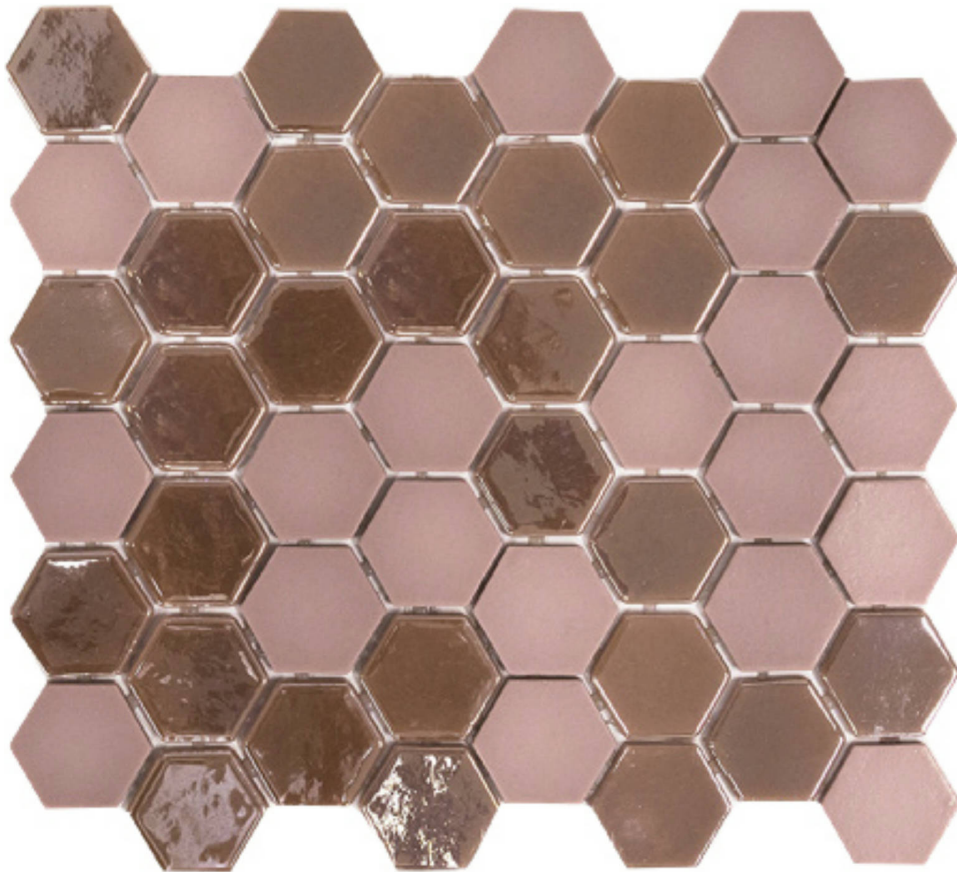

PRODUCT
CONFETTI MOSAIC PINK

Mosaic and Decorative Tile | 10.75"x12.5" | Glass

TECHNICAL DATA

CODE: RVHA093
SIZE: 10.75"x12.5"
NAME: Confetti Mosaic Pink
SERIES: Hamptons Collection
LOOK: Multi-Look Mosaics
FAMILY: Mosaic and Decorative Tile
STYLE: Contemporary
SUITABLE FOR: Backsplash, Indoor
TYPOLOGY: Glass
TYPE OF PIECE: Mosaic
USE: Wall only