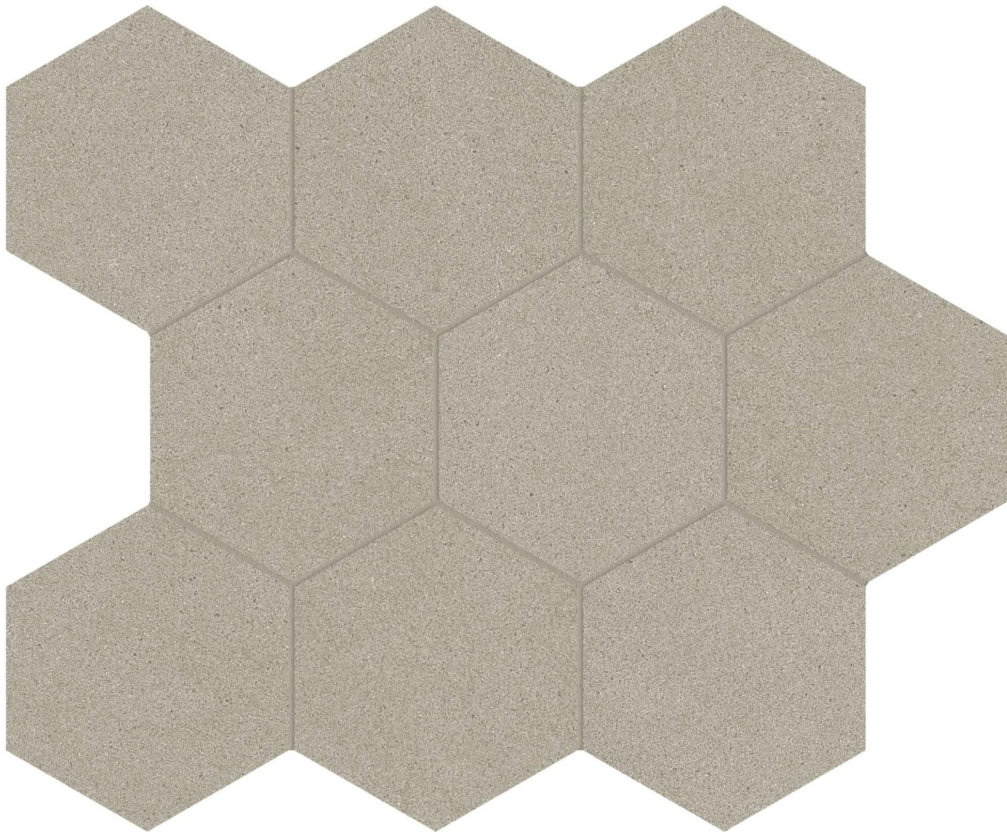

PRODUCT
SERENA 4\"

Tile | 10.5"x12" | Porcelain

TECHNICAL DATA

CODE: AC8510-00300

SIZE: 10.5"x12"

NAME: Serena 4" Hex Valley

SERIES: Serena

FINISH: Organic Matte

LOOK: Stone Look

EDGE: Rectified

FAMILY: Tile

STYLE: Contemporary

SUITABLE FOR: Indoor| Outdoor

TPOLOGY: Porcelain

TYPE OF PIECE: Mosaic

USE: Floor and Wall