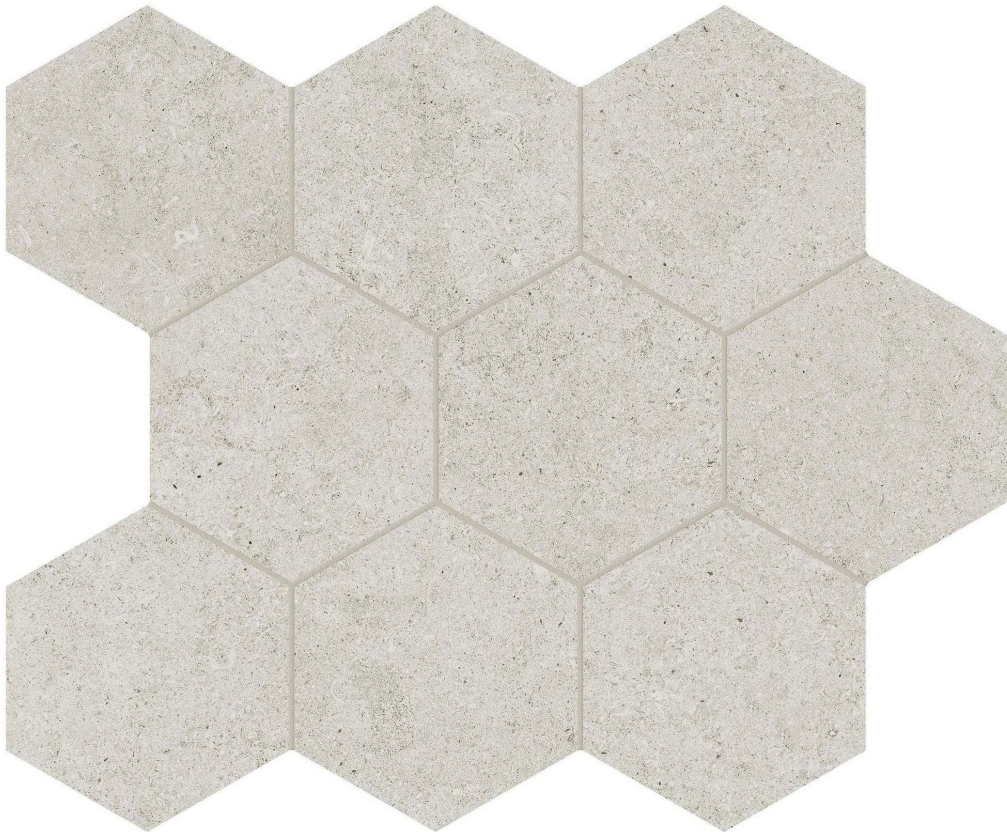

PRODUCT
LITHOFORM 4\'' HEX CROSSCUT DUNES

Tile | 10.5"x12" | Porcelain

TECHNICAL DATA

CODE: AC8510-00310

SIZE: 10.5"x12"

NAME: Lithoform 4" Hex Crosscut Dunes

SERIES: Lithoform

FINISH: Organic Matte

LOOK: Stone Look

EDGE: Rectified

FAMILY: Tile

STYLE: Contemporary

SUITABLE FOR: Indoor| Outdoor

TYPOLOGY: Porcelain

TYPE OF PIECE: Mosaic

USE: Floor and Wall