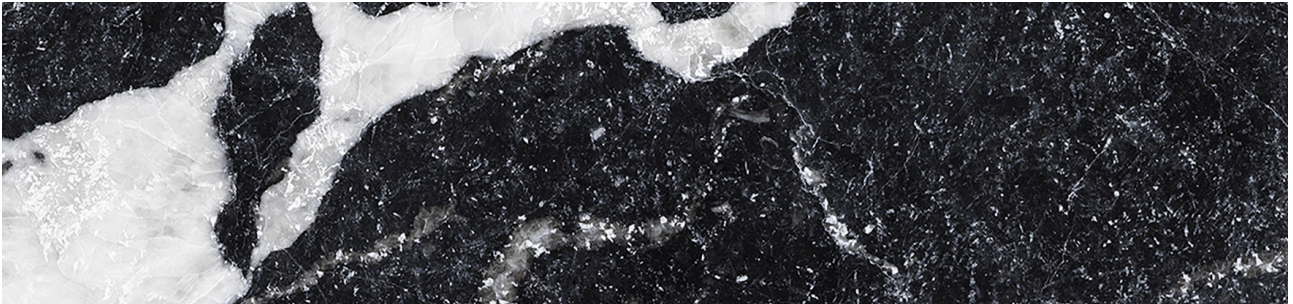

PRODUCT
OBSESSION 2.5X10 NERO

Tile | 2.5"x10" | Glazed Porcelain

GRAPHIC VARIETY

ROOM SCENES

TECHNICAL DATA

CODE: QUOB-NE-1
SIZE: 2.5"x10"
NAME: Obsession 2.5x10 Nero
SERIES: Obsession
FINISH: Matt
LOOK: Marble Look
BREAKING STRENGTH: ≥ 1300 N
CHEMICAL RESISTANCE: GA GLA GHA
DCOF: > 0.42
FAMILY: Tile
FROST RESISTANCE: Yes
MOHS: 6
PEI: 3
R VALUE: R9
SHADE VARIATION: V1
STAIN RESISTANCE: 5
STYLE: Classic
SUITABLE FOR: Backsplash|Indoor|Shower
TYPOLOGY: Glazed Porcelain
THICKNESS: 9 mm
TYPE OF PIECE: Field Tile
USE: Floor and Wall
NOTES: 1 square metre of graphic variations