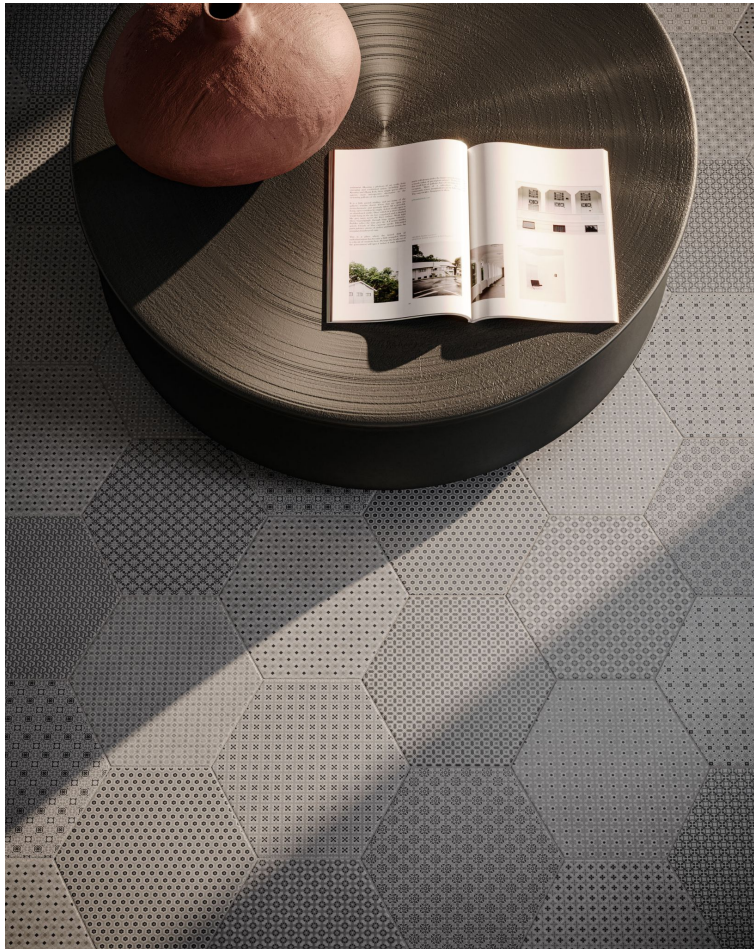

SERIES
TAPESTRI

Multi-Look Mosaics | Stone Look | | Pressed Glazed Porcelain

Modern geometric compositions with sophistication and enduring style.

PRODUCTS

Tapestri 8.5 Cashmere Blend Hexagon
8.5"x10" | Pressed Glazed Porcelain

Tapestri 8.5 Cashmere Hexagon
8.5"x10" | Pressed Glazed Porcelain

Tapestri 8.5 Denim Blend Hexagon
8.5"x10" | Pressed Glazed Porcelain

Tapestri 8.5 Grey Denim Hexagon
8.5"x10" | Pressed Glazed Porcelain