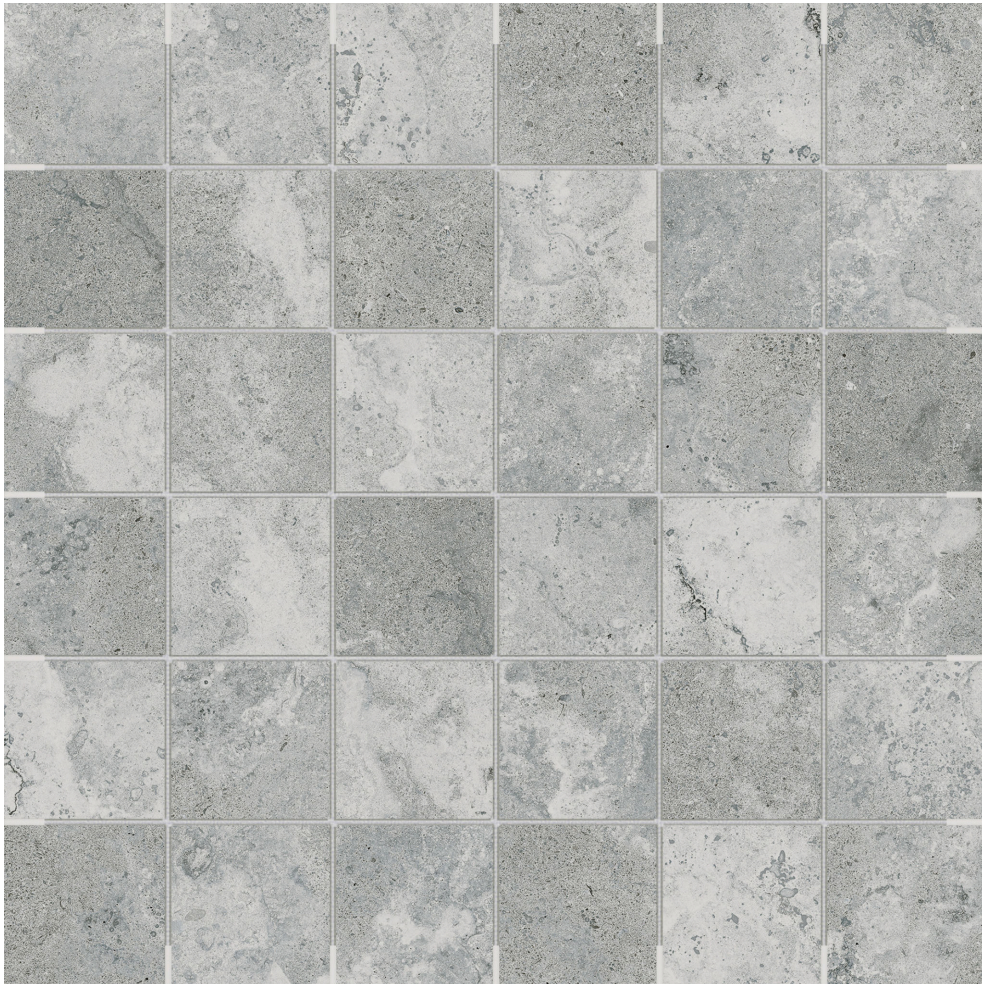

---

**PRODUCT**  
**VENETA 2X2 ARGENTO**

---

Tile | 12"x12" | Glazed Porcelain

**TECHNICAL DATA**

CODE: AC4501-02980

SIZE: 12"x12"

NAME: Veneta 2x2 Argento

SERIES: Veneta

FINISH: Matte

LOOK: Stone Look

BREAKING STRENGTH:  $\geq 300 \geq 1300$

CHEMICAL RESISTANCE: CLASS A

DCOF:  $\geq 0.65$

FAMILY: Tile

FROST RESISTANCE: Yes

SHADE VARIATION: V3

SUITABLE FOR: Indoor| Outdoor

TPOLOGY: Glazed Porcelain

THICKNESS: 8.5mm

TYPE OF PIECE: Mosaic

USE: Floor and Wall

NOTES: This product is special order and cannot be cancelled, returned, or refunded.