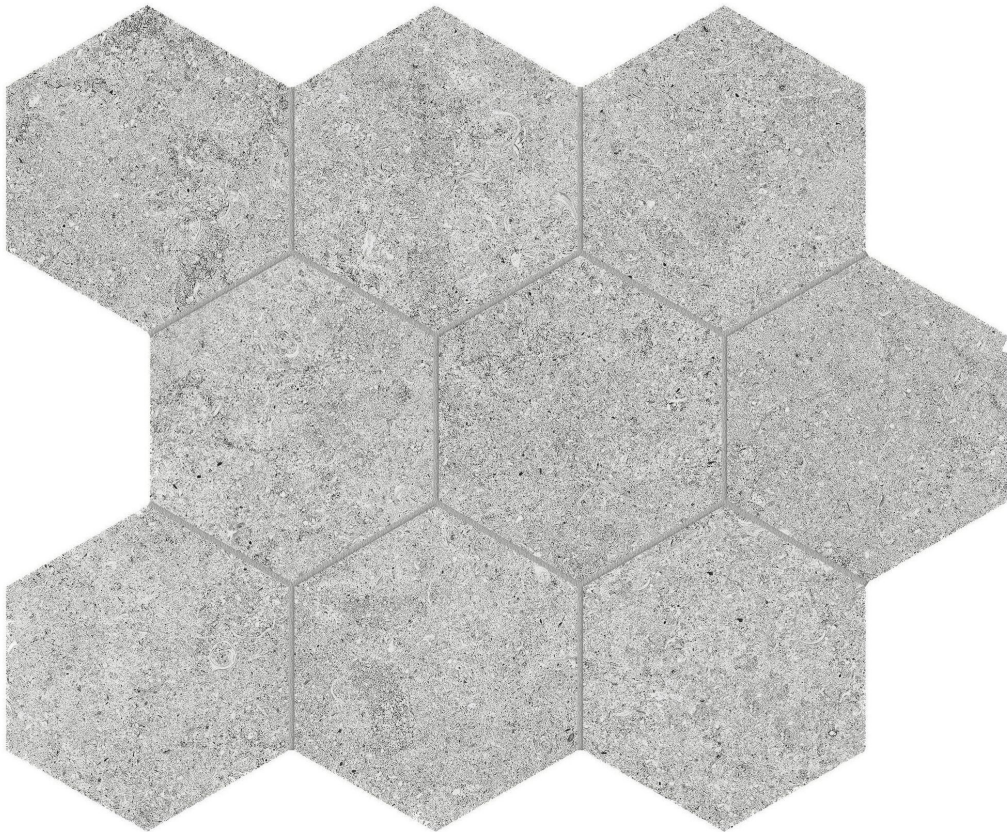

Glens Falls
Tile & Supplies

PRODUCT

LITHOFORM 4\'' HEX CROSSCUT TWILIGHT

Tile | 10.5"x12" | Porcelain

TECHNICAL DATA

CODE: AC8510-00340

SIZE: 10.5"x12"

NAME: Lithoform 4" Hex Crosscut Twilight

SERIES: Lithoform

FINISH: Organic Matte

LOOK: Stone Look

EDGE: Rectified

FAMILY: Tile

STYLE: Contemporary

SUITABLE FOR: Indoor| Outdoor

TYPOLOGY: Porcelain

TYPE OF PIECE: Mosaic

USE: Floor and Wall

NOTES: This product is special order and cannot be cancelled, returned, or refunded.

PACKING

Size	Product type	BOX			PALLET		
		pcs	sqft	lb	boxes	sqft	lb
10.5"x12"	Mosaic	10	7.86		45		