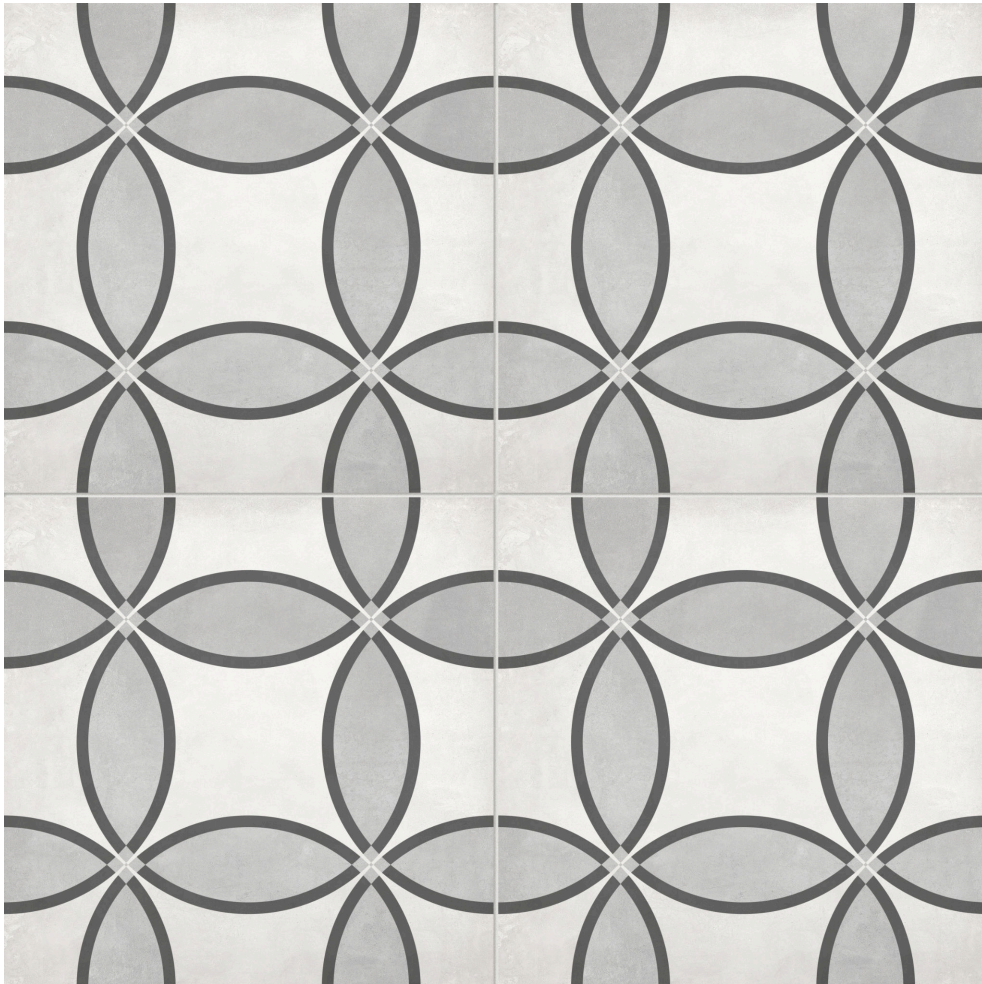

---

**PRODUCT**  
**FORM 8X8 ICE ZENITH**

---

Tile | 8"x8" | Pressed Glazed Porcelain

**TECHNICAL DATA**

CODE: AC4500-07550

SIZE: 8"x8"

NAME: Form 8x8 Ice Zenith

SERIES: Form AC

FINISH: Matte

LOOK: Patterned Tiles

BREAKING STRENGTH:  $\geq 310 \geq 1300$

CHEMICAL RESISTANCE: CLASS A

DCOF:  $\geq 0.55$

FAMILY: Tile

FROST RESISTANCE: Yes

PEI: 4

SHADE VARIATION: V2/V3/V4

SUITABLE FOR: Indoor| Outdoor

TPOLOGY: Pressed Glazed Porcelain

THICKNESS: 9mm

TYPE OF PIECE: Field Tile

USE: Floor and Wall

NOTES: This product is special order and cannot be cancelled, returned, or refunded.