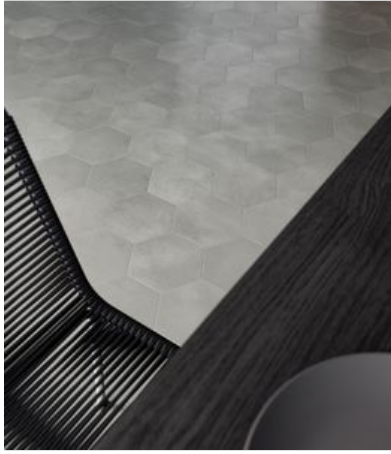

PRODUCT
TAPESTRI 8.5 WOOL HEXAGON

Tile | 8.5"x10" | Pressed Glazed Porcelain

GRAPHIC VARIETY

ROOM SCENES

TECHNICAL DATA

CODE: AC4500-09840

SIZE: 8.5"x10"

NAME: Tapestri 8.5 Wool Hexagon

SERIES: Tapestri

FINISH: Matte

LOOK: Stone Look

BREAKING STRENGTH: $\geq 310 \geq 1300$

CHEMICAL RESISTANCE: CLASS A

DCOF: ≥ 0.55

FAMILY: Tile

FROST RESISTANCE: Yes

PEI: 4

SHADE VARIATION: V2-V4

SUITABLE FOR: Indoor| Outdoor

TPOLOGY: Pressed Glazed Porcelain

THICKNESS: 9mm

TYPE OF PIECE: Field Tile

USE: Floor and Wall

NOTES: This product is special order and cannot be cancelled, returned, or refunded.