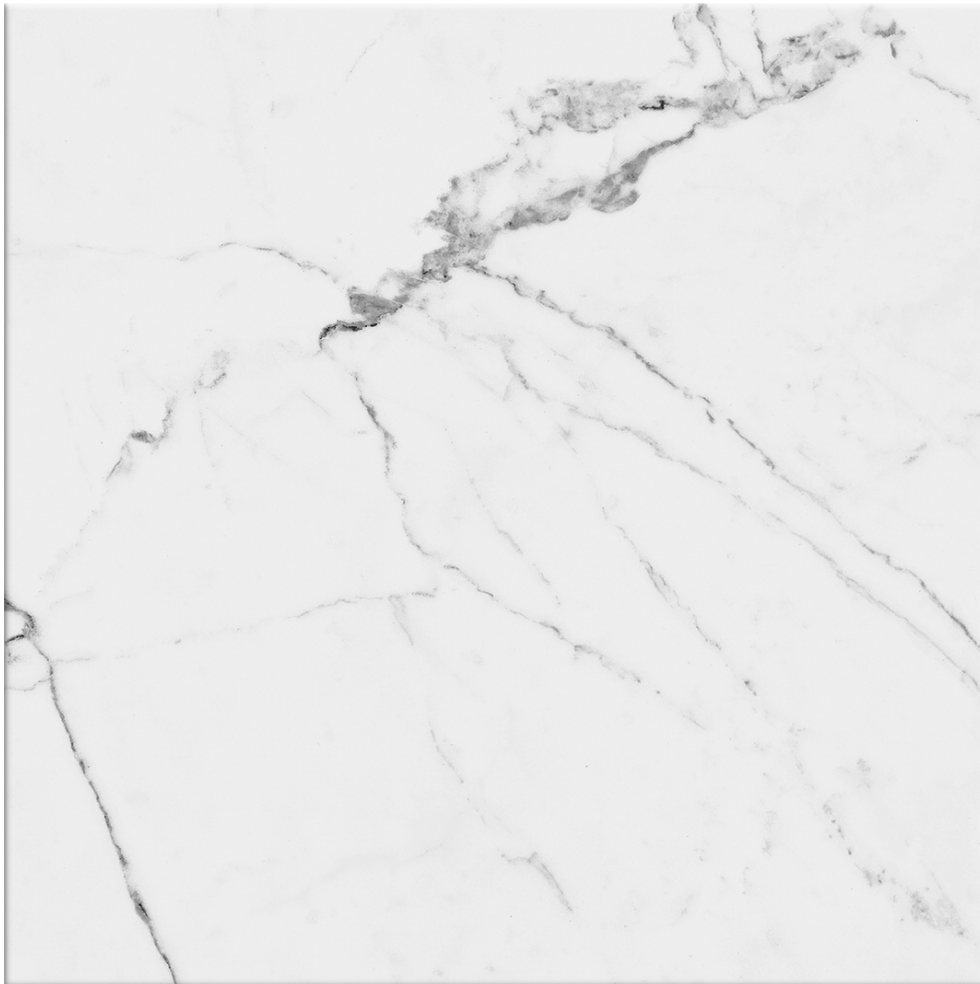

PRODUCT
OBSESSION 10X10 STATUARIO

Tile | 10"x10" | Glazed Porcelain

ROOM SCENES

TECHNICAL DATA

CODE: QUOB-ST-3
SIZE: 10"x10"
NAME: Obsession 10x10 Statuario
SERIES: Obsession
FINISH: Matt
LOOK: Marble Look
BREAKING STRENGTH: ≥ 1300 N
CHEMICAL RESISTANCE: GA GLA GHA
DCOF: > 0.42
FAMILY: Tile
FROST RESISTANCE: Yes
MOHS: 6
PEI: 4
R VALUE: R9
SHADE VARIATION: V1
STAIN RESISTANCE: 5
STYLE: Classic
SUITABLE FOR: Backsplash|Indoor|Shower
TYPOLOGY: Glazed Porcelain
THICKNESS: 9 mm
TYPE OF PIECE: Field Tile
USE: Floor and Wall
NOTES: 22 graphic variations