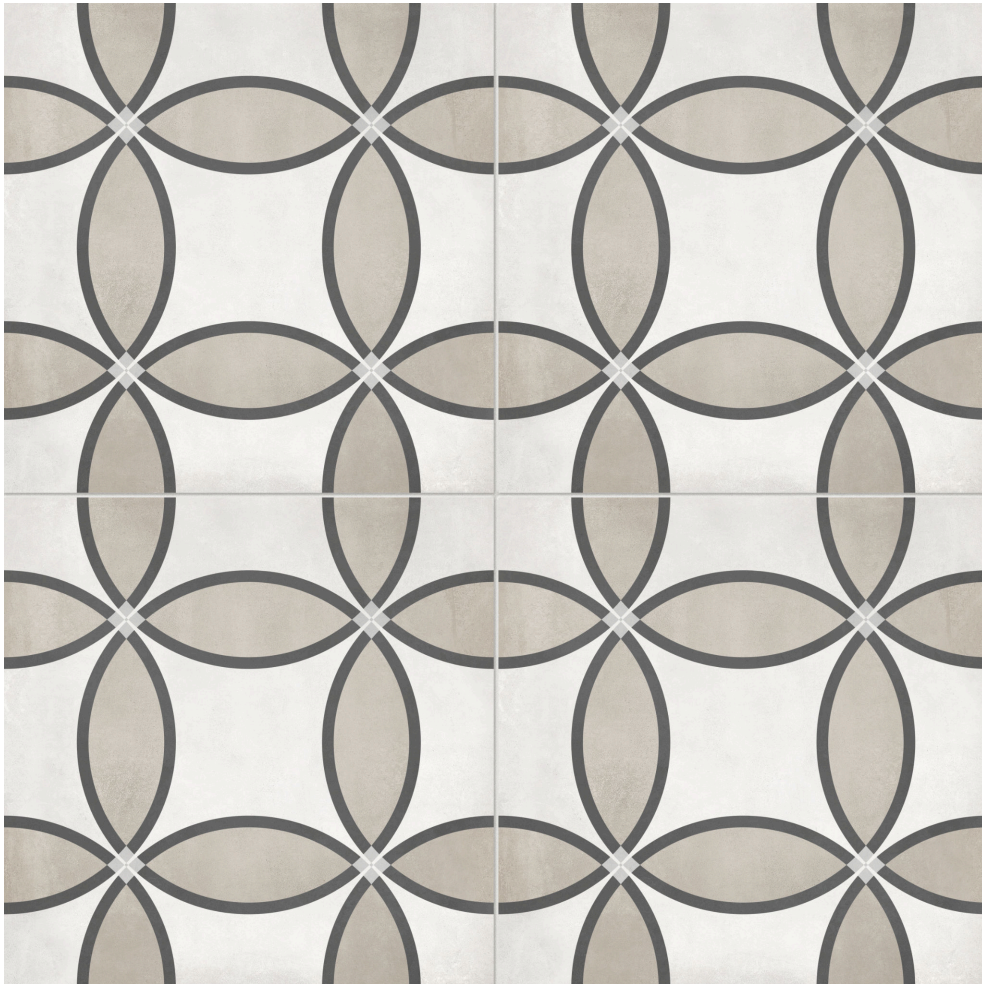

---

**PRODUCT**  
**FORM 8X8 SAND ZENITH**

---

Tile | 8"x8" | Pressed Glazed Porcelain

**TECHNICAL DATA**

CODE: AC4500-07620

SIZE: 8"x8"

NAME: Form 8x8 Sand Zenith

SERIES: Form AC

FINISH: Matte

LOOK: Patterned Tiles

BREAKING STRENGTH:  $\geq 310 \geq 1300$

CHEMICAL RESISTANCE: CLASS A

DCOF:  $\geq 0.55$

FAMILY: Tile

FROST RESISTANCE: Yes

PEI: 4

SHADE VARIATION: V2/V3/V4

SUITABLE FOR: Indoor| Outdoor

TPOLOGY: Pressed Glazed Porcelain

THICKNESS: 9mm

TYPE OF PIECE: Field Tile

USE: Floor and Wall

NOTES: This product is special order and cannot be cancelled, returned, or refunded.