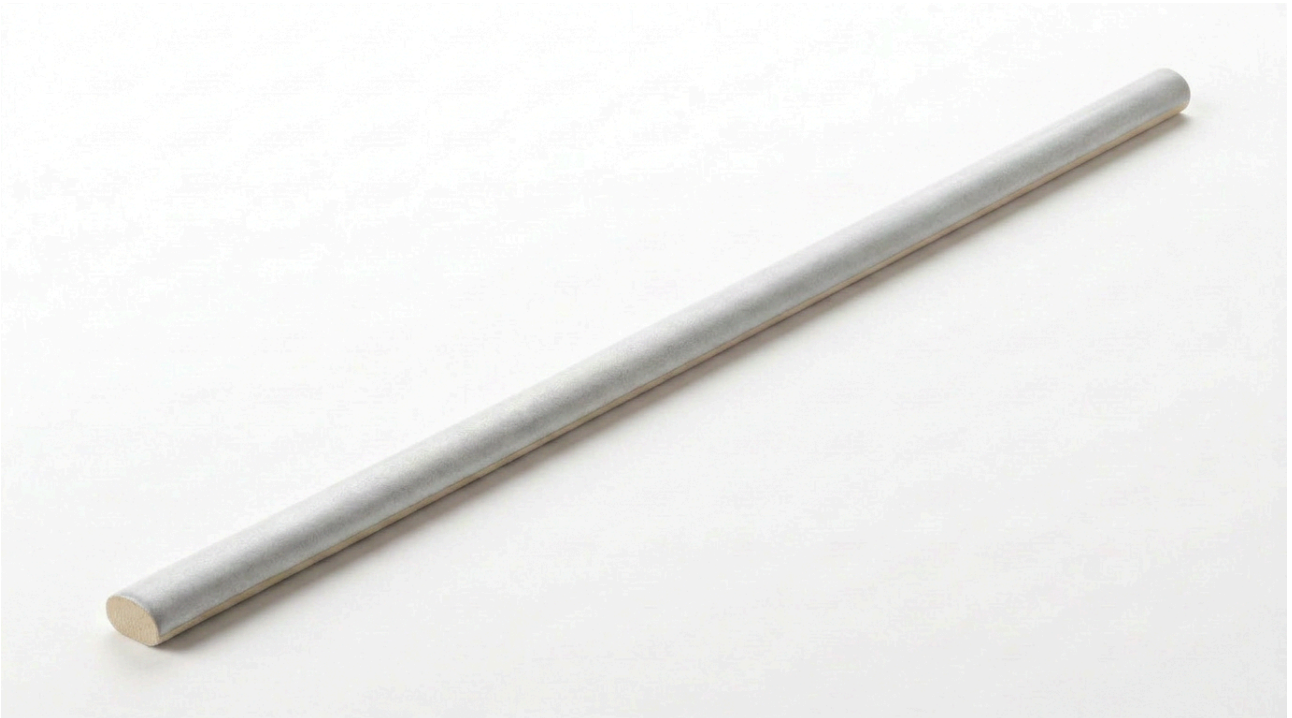

PRODUCT
ARUBA SILVER MATT .39X9 TRIM

Tile | .39"x9" | Porcelain

TECHNICAL DATA

CODE: QUAU-SI-SBM
SIZE: .39"x9"
NAME: Aruba Silver Matt .39x9 Trim
SERIES: Aruba
FINISH: Matt
LOOK: Subway Tile
FAMILY: Tile
FROST RESISTANCE: Yes
PEI: 4
STYLE: Contemporary
SUITABLE FOR: Indoor| Outdoor| Pool| Backsplash| Shower
TYPOLOGY: Porcelain
TYPE OF PIECE: Trim
USE: Floor and Wall