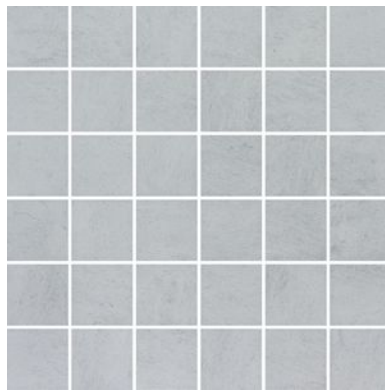

---

**SERIES**  
**CINQ**

---

Concrete | | Glazed Porcelain | Pressed Glazed Porcelain

Contemporary tiles in a palette of earthy colors.

PRODUCTS

**Cinq 13x13 Black**  
13"x13" | Pressed Glazed Porcelain

**Cinq 13x13 Grey**  
13"x13" | Pressed Glazed Porcelain

**Cinq 13x13 White**  
13"x13" | Pressed Glazed Porcelain

**Cinq 2x2 Black**  
12"x12" | Glazed Porcelain

**Cinq 2x2 Grey**  
12"x12" | Glazed Porcelain

**Cinq 2x2 White**  
12"x12" | Glazed Porcelain

**Cinq 8x10 Black**  
8"x10" | Pressed Glazed Porcelain

**Cinq 8x10 Grey**  
8"x10" | Pressed Glazed Porcelain

**Cinq 8x10 White**  
8"x10" | Pressed Glazed Porcelain

**Cinq 3x8 Black Bullnose**  
3"x8" | Glazed Porcelain

**Cinq 3x8 Grey Bullnose**  
3"x8" | Glazed Porcelain