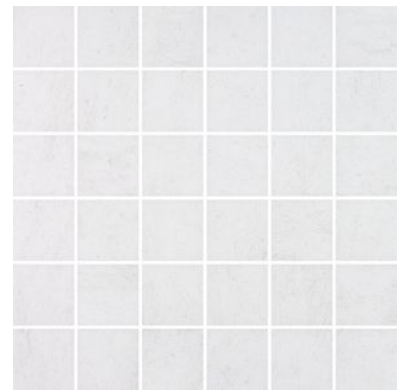

---

**SERIES**  
**CINQ**

---

Concrete | | Glazed Porcelain | Pressed Glazed Porcelain

Contemporary tiles in a palette of earthy colors.

PRODUCTS

**Cinq 13x13 Black**  
13"x13" | Pressed Glazed Porcelain

**Cinq 13x13 Grey**  
13"x13" | Pressed Glazed Porcelain

**Cinq 13x13 White**  
13"x13" | Pressed Glazed Porcelain

**Cinq 2x2 Black**  
12"x12" | Glazed Porcelain

**Cinq 2x2 Grey**  
12"x12" | Glazed Porcelain

**Cinq 2x2 White**  
12"x12" | Glazed Porcelain

**Cinq 8x10 Black**  
8"x10" | Pressed Glazed Porcelain

**Cinq 8x10 Grey**  
8"x10" | Pressed Glazed Porcelain

**Cinq 8x10 White**  
8"x10" | Pressed Glazed Porcelain

**Cinq 3x8 Black Bullnose**  
3"x8" | Glazed Porcelain

**Cinq 3x8 Grey Bullnose**  
3"x8" | Glazed Porcelain