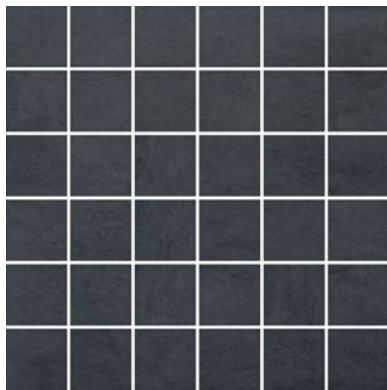

---

**SERIES**  
**CINQ**

---

Concrete | | Glazed Porcelain | Pressed Glazed Porcelain

Contemporary tiles in a palette of earthy colors.

PRODUCTS

**Cinq 13x13 Black**  
13"x13" | Pressed Glazed Porcelain

**Cinq 13x13 Grey**  
13"x13" | Pressed Glazed Porcelain

**Cinq 13x13 White**  
13"x13" | Pressed Glazed Porcelain

**Cinq 2x2 Black**  
12"x12" | Glazed Porcelain

**Cinq 2x2 Grey**  
12"x12" | Glazed Porcelain

**Cinq 2x2 White**  
12"x12" | Glazed Porcelain

**Cinq 8x10 Black**  
8"x10" | Pressed Glazed Porcelain

**Cinq 8x10 Grey**  
8"x10" | Pressed Glazed Porcelain

**Cinq 8x10 White**  
8"x10" | Pressed Glazed Porcelain

**Cinq 3x8 Black Bullnose**  
3"x8" | Glazed Porcelain

**Cinq 3x8 Grey Bullnose**  
3"x8" | Glazed Porcelain