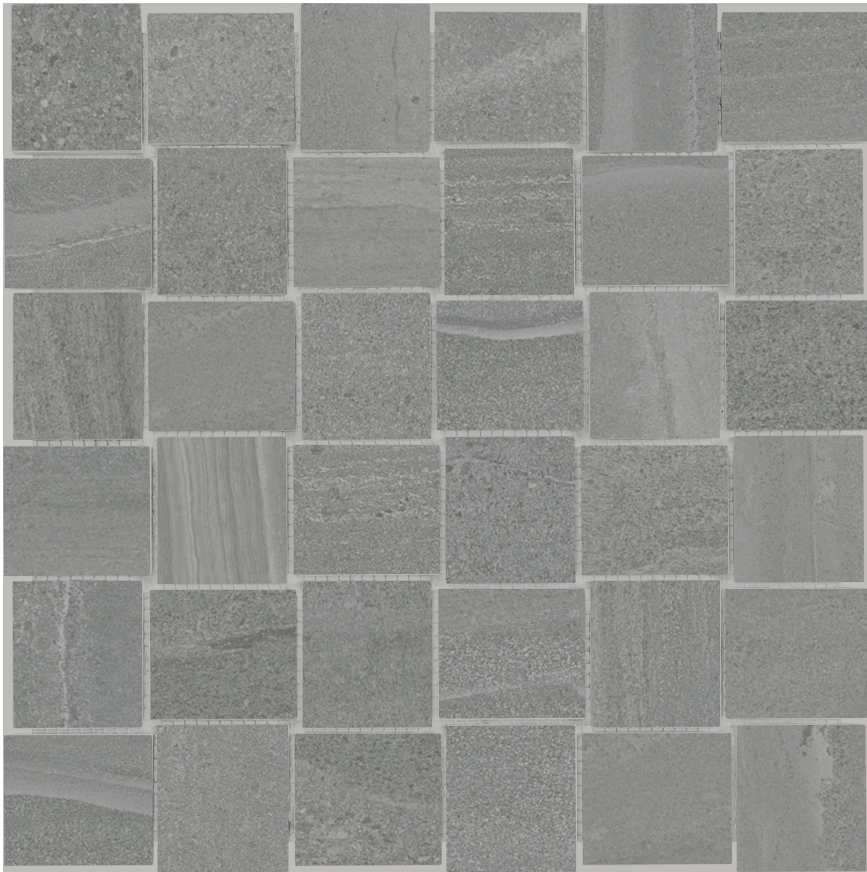

PRODUCT
DAVENPORT 2X2 MICA

Tile | 12"x12" | Pressed Glazed Porcelain

TECHNICAL DATA

CODE: AC4501-00810

SIZE: 12"x12"

NAME: Davenport 2x2 Mica

SERIES: Davenport

FINISH: Matte

LOOK: Stone Look

BREAKING STRENGTH: $\geq 350 \geq 1500$

CHEMICAL RESISTANCE: CLASS B/CLASS A

DCOF: ≥ 0.50

FAMILY: Tile

FROST RESISTANCE: Yes

PEI: 4

SHADE VARIATION: V3

SUITABLE FOR: Indoor| Outdoor

TPOLOGY: Pressed Glazed Porcelain

THICKNESS: 8.4mm

TYPE OF PIECE: Mosaic

USE: Floor and Wall

NOTES: This product is special order and cannot be cancelled, returned, or refunded.