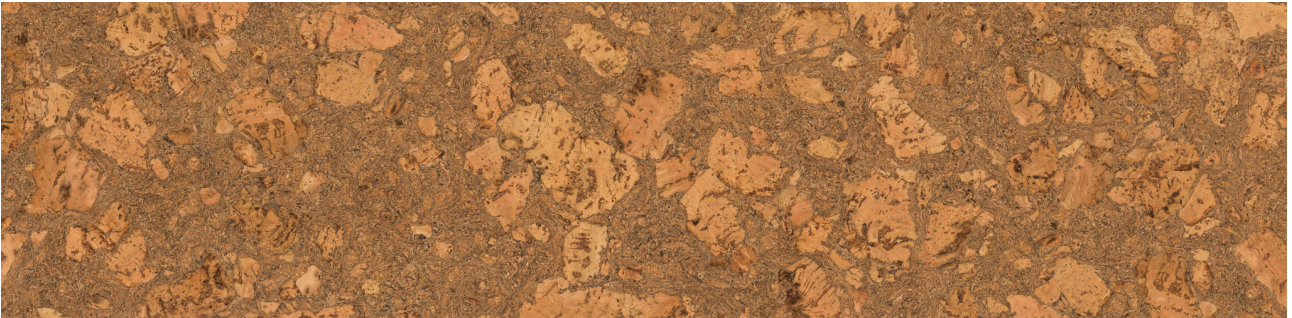

PRODUCT
CORK CLICK CAPRI

Waterproof Flooring | 12"x48,6" | HDF

DETAILS

ROOM SCENES

TECHNICAL DATA

CODE: LCCORK202009

SIZE: 12"x48,6"

NAME: Cork Click Capri

SERIES: True Earth Cork Click

FINISH: Matt

LOOK: Wood Look

CLICK SYSTEM: UNICLIC system

COMMERCIAL WARRANTY: Class 33

CORE BOARD THICKNESS: 7 mm

FAMILY: Waterproof Flooring

PAD THICKNESS: 1 mm

PAD TYPE: Cork Underlayment

RESIDENTIAL WARRANTY: Class 23

STYLE: Contemporary

SUITABLE FOR: Indoor

SURFACE TEXTURE: Cork

TYPOLOGY: HDF

TYPE OF PIECE: Field Tile

TOTAL THICKNESS: 10 mm