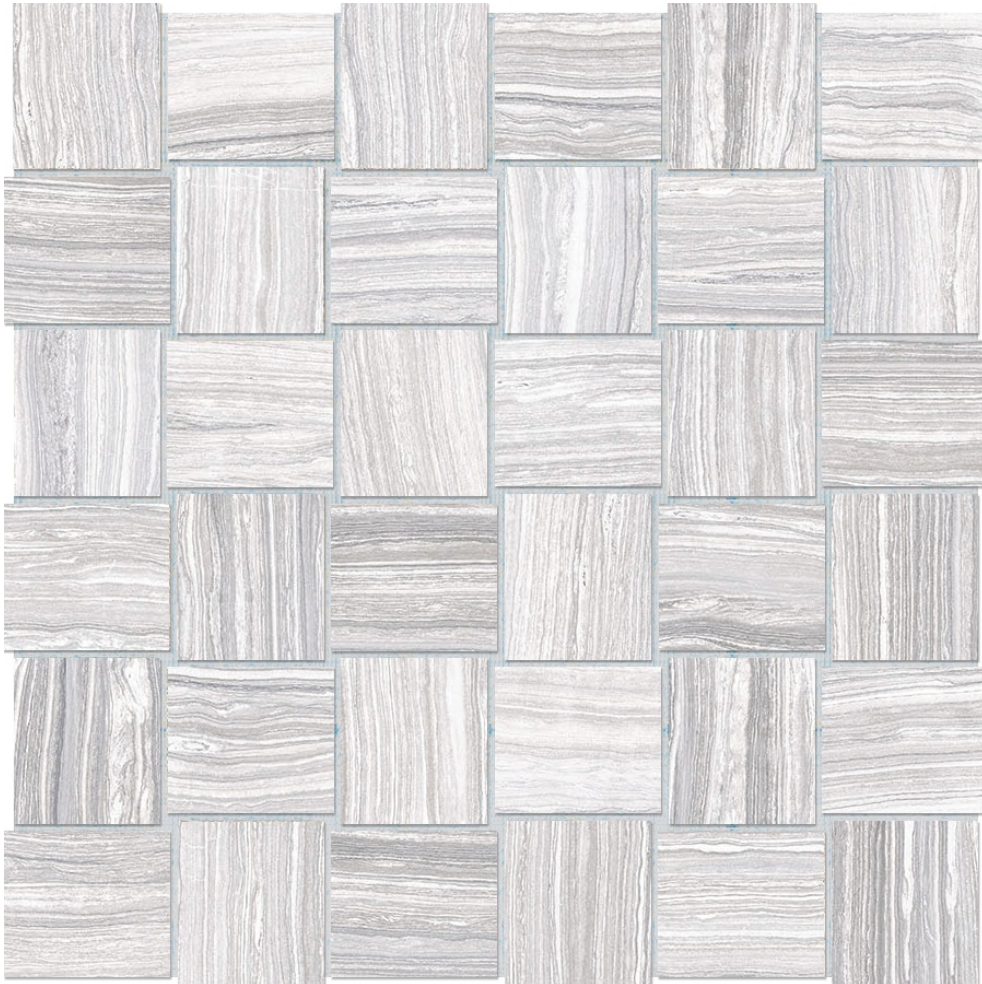

PRODUCT
2X2 ICE BASKETWEAVE

Tile | 12"x12" | Glazed Porcelain

TECHNICAL DATA

CODE: AC4501-00840

SIZE: 12"x12"

NAME: 2x2 Ice Basketweave

SERIES: Eramosa

FINISH: Matt

LOOK: Marble Look

FAMILY: Tile

FROST RESISTANCE: Yes

MOSAIC TYPE: Mesh-Mounted

PEI: 4

STYLE: Contemporary

SUITABLE FOR: Indoor

TPOLOGY: Glazed Porcelain