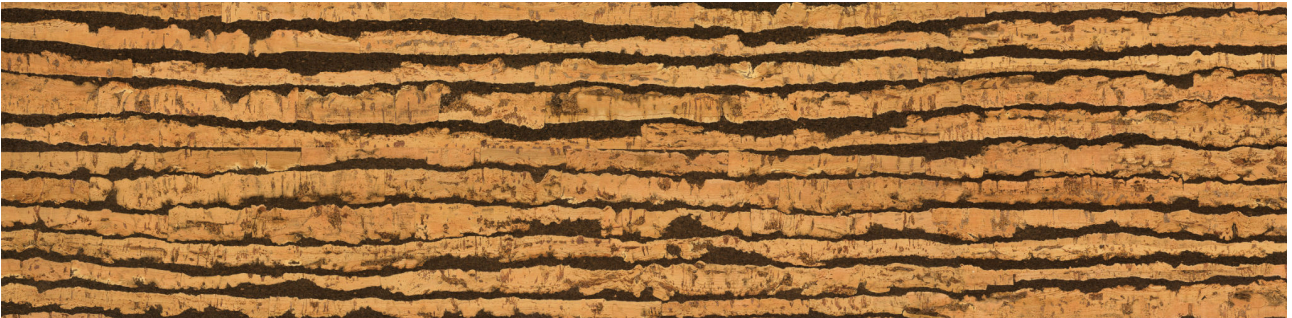

PRODUCT
CORK CLICK LANZAROTE

Waterproof Flooring | 12"x48,6" | HDF

TECHNICAL DATA

CODE: LCCORK202011

SIZE: 12"x48,6"

NAME: Cork Click Lanzarote

SERIES: True Earth Cork Click

FINISH: Matt

LOOK: Wood Look

CLICK SYSTEM: UNICLIC system

COMMERCIAL WARRANTY: Class 33

CORE BOARD THICKNESS: 7 mm

FAMILY: Waterproof Flooring

PAD THICKNESS: 1 mm

PAD TYPE: Cork Underlayment

RESIDENTIAL WARRANTY: Class 23

STYLE: Contemporary

SUITABLE FOR: Indoor

SURFACE TEXTURE: Cork

TYPOLOGY: HDF

TYPE OF PIECE: Field Tile

TOTAL THICKNESS: 10 mm

USE: Floor only

NOTES: These SKUs are special order and take approximately two weeks to deliver