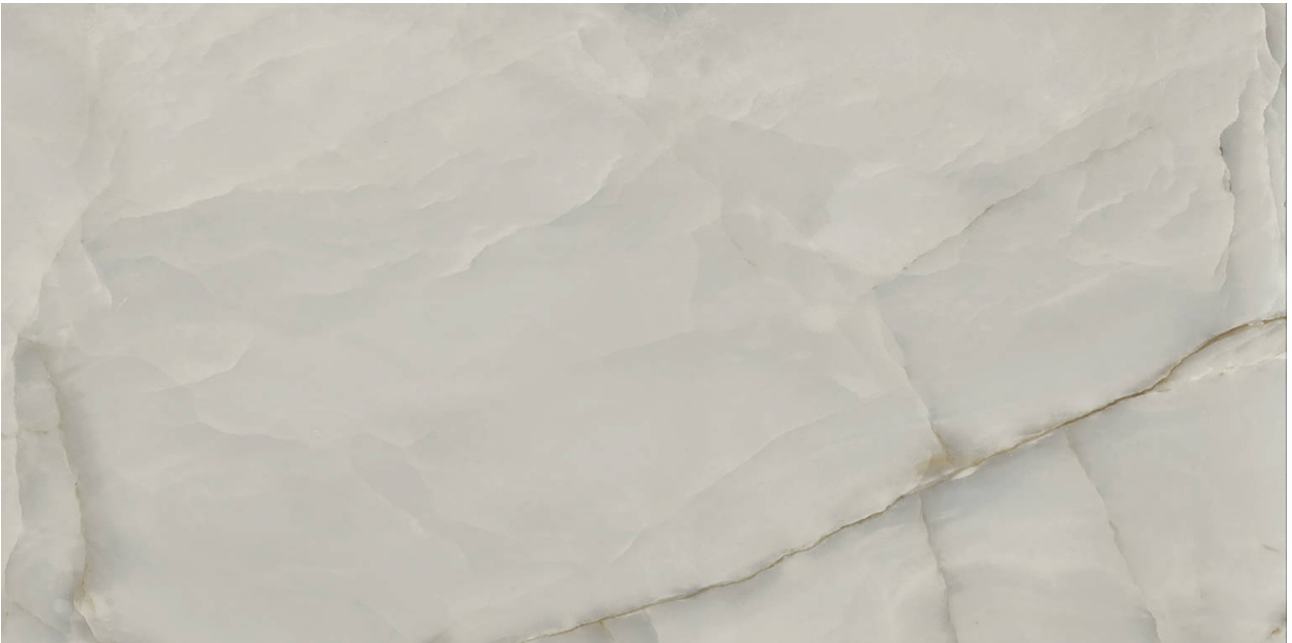

PRODUCT
MAGICAL DARK GREY MATTE 24X48

Tile | 24"x48" | Porcelain

TECHNICAL DATA

CODE: QURO-MA-2MN
SIZE: 24"x48"
NAME: Magical Dark Grey Matte 24x48
SERIES: Romance
FINISH: Matte
LOOK: Marble Look
EDGE: Rectified
FAMILY: Tile
FROST RESISTANCE: Yes
PEI: 4
STYLE: Contemporary
SUITABLE FOR: Indoor
TYPOLOGY: Porcelain
TYPE OF PIECE: Field Tile
USE: Floor and Wall