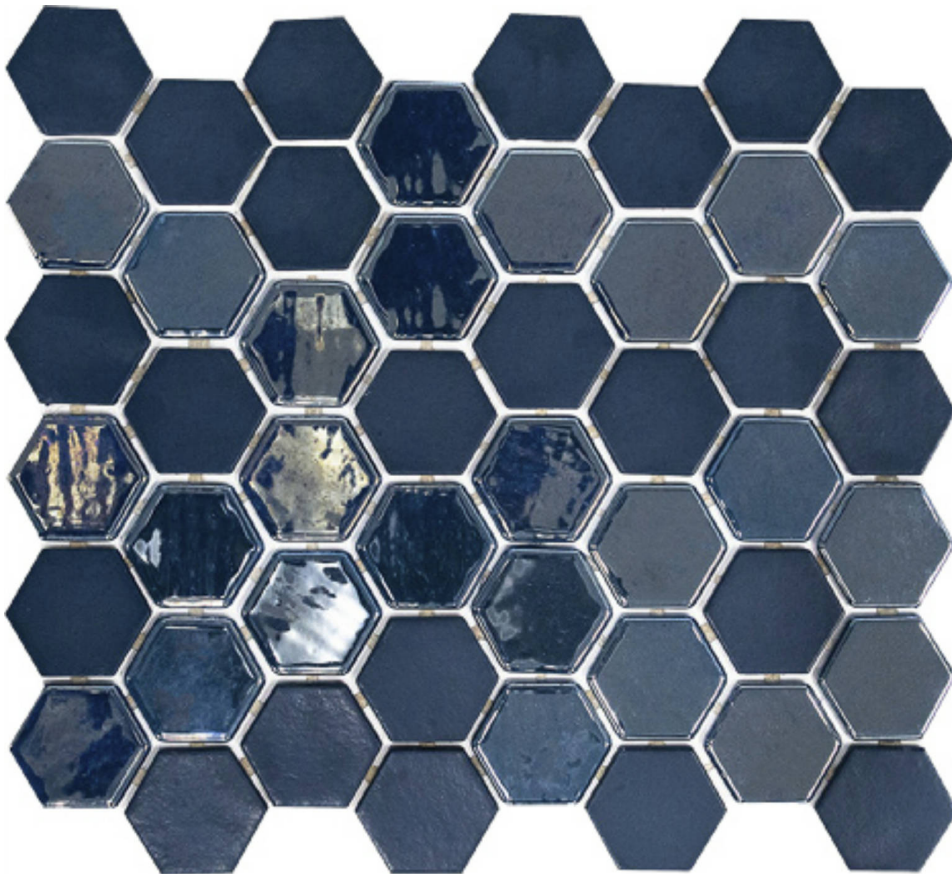

PRODUCT
CONFETTI MOSAIC BLUE

Mosaic and Decorative Tile | 10.75"x12.5" | Glass

TECHNICAL DATA

CODE: RVHA092
SIZE: 10.75"x12.5"
NAME: Confetti Mosaic Blue
SERIES: Hamptons Collection
LOOK: Multi-Look Mosaics
FAMILY: Mosaic and Decorative Tile
STYLE: Contemporary
SUITABLE FOR: Backsplash, Indoor
TYPOLOGY: Glass
TYPE OF PIECE: Mosaic
USE: Wall only