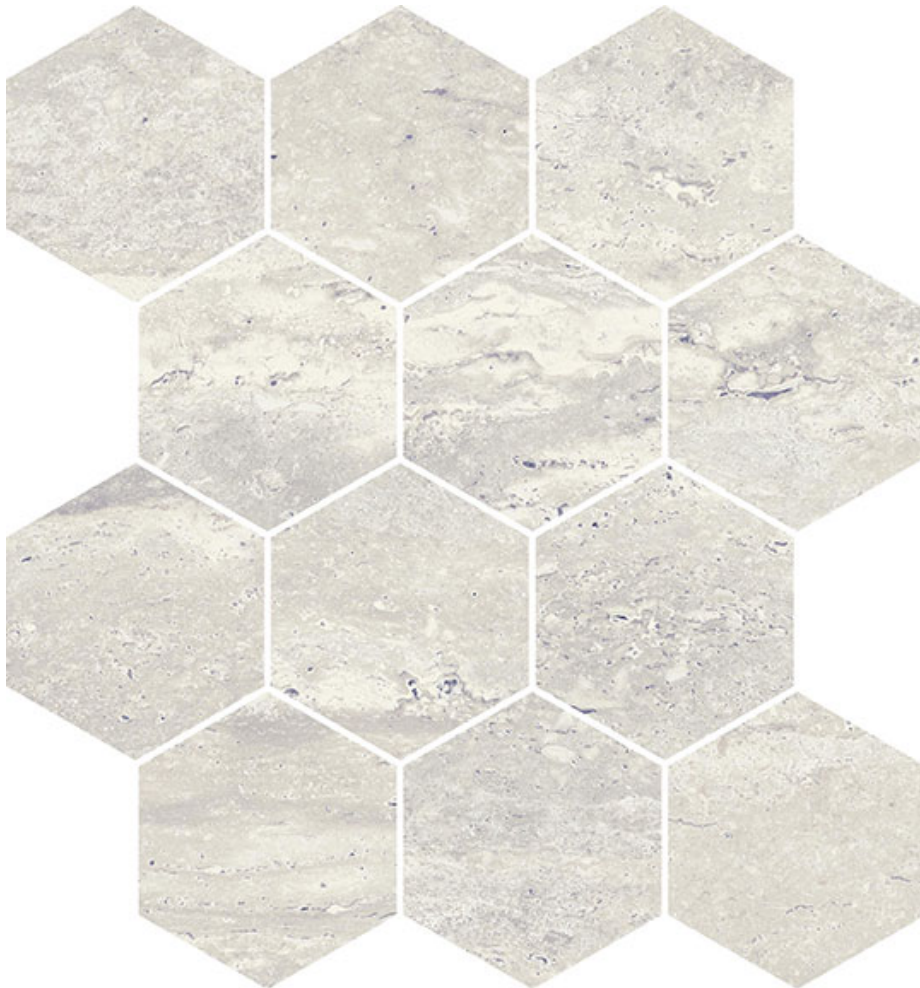

PRODUCT
SATURNIA 3X3 HEX ROMAN MATTE

Tile | 9"x11" | Porcelain

GRAPHIC VARIETY

ROOM SCENES

TECHNICAL DATA

CODE: QUSA-RO-HM
SIZE: 9"x11"
NAME: Saturnia 3x3 Hex Roman Matte
SERIES: Saturnia
FINISH: Matt
LOOK: Marble Look
CHEMICAL RESISTANCE: Not affected
DCOF: ≥ 0.42 Wet
EDGE: Rectified
FAMILY: Tile
FROST RESISTANCE: Yes
MOSAIC TYPE: 3"x3"
STAIN RESISTANCE: Not affected
STYLE: Contemporary
TYPOLOGY: Porcelain
THICKNESS: 8
TYPE OF PIECE: Mosaic
USE: Floor and Wall
NOTES: Proudly made in the USA