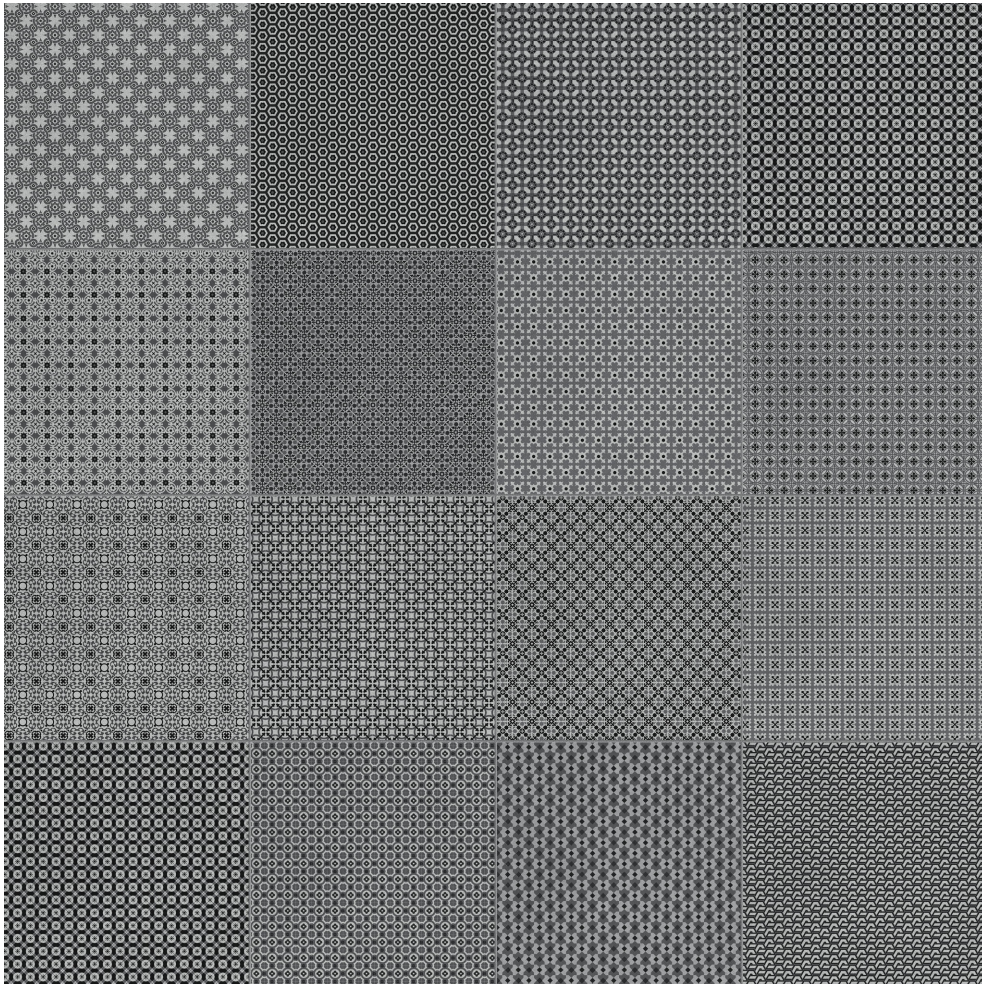

PRODUCT
TAPESTRI 8X8 SILK BLEND

Tile | 8"x8" | Pressed Glazed Porcelain

TECHNICAL DATA

CODE: AC4500-09790

SIZE: 8"x8"

NAME: Tapestri 8x8 Silk Blend

SERIES: Tapestri

FINISH: Matte

LOOK: Multi-Look Mosaics

BREAKING STRENGTH: $\geq 310 \geq 1300$

CHEMICAL RESISTANCE: CLASS A

DCOF: ≥ 0.55

FAMILY: Tile

FROST RESISTANCE: Yes

PEI: 4

SHADE VARIATION: V2-V4

SUITABLE FOR: Indoor| Outdoor

TPOLOGY: Pressed Glazed Porcelain

THICKNESS: 9mm

TYPE OF PIECE: Field Tile

USE: Floor and Wall

NOTES: This product is special order and cannot be cancelled, returned, or refunded.