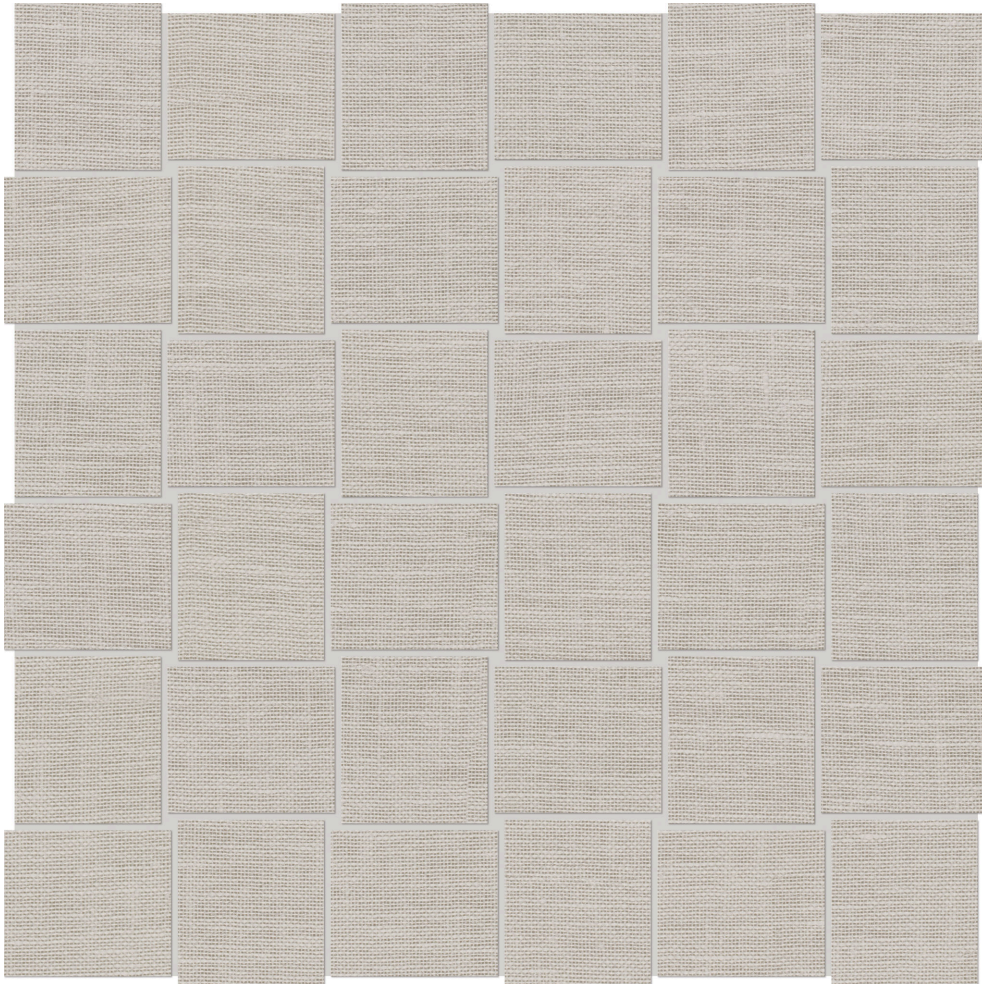

**PRODUCT**

**FABRIKA 2X2 BASKETWEAVE DAMASCUS SILK MATTE**

---

Tile | 12"x12" | Porcelain

**TECHNICAL DATA**

CODE: QUFA-DA-2X2  
SIZE: 12"x12"  
NAME: Fabrika 2X2 Basketweave Damascus Silk Matte  
SERIES: Fabrika  
FINISH: Matt  
LOOK: Textured Look  
FAMILY: Tile  
FROST RESISTANCE: Yes  
MOSAIC TYPE: 2"x2"  
SHADE VARIATION: V1  
STYLE: Contemporary  
SUITABLE FOR: Backsplash| Indoor | Shower  
TYPOLOGY: Porcelain  
TYPE OF PIECE: Mosaic  
USE: Floor and Wall