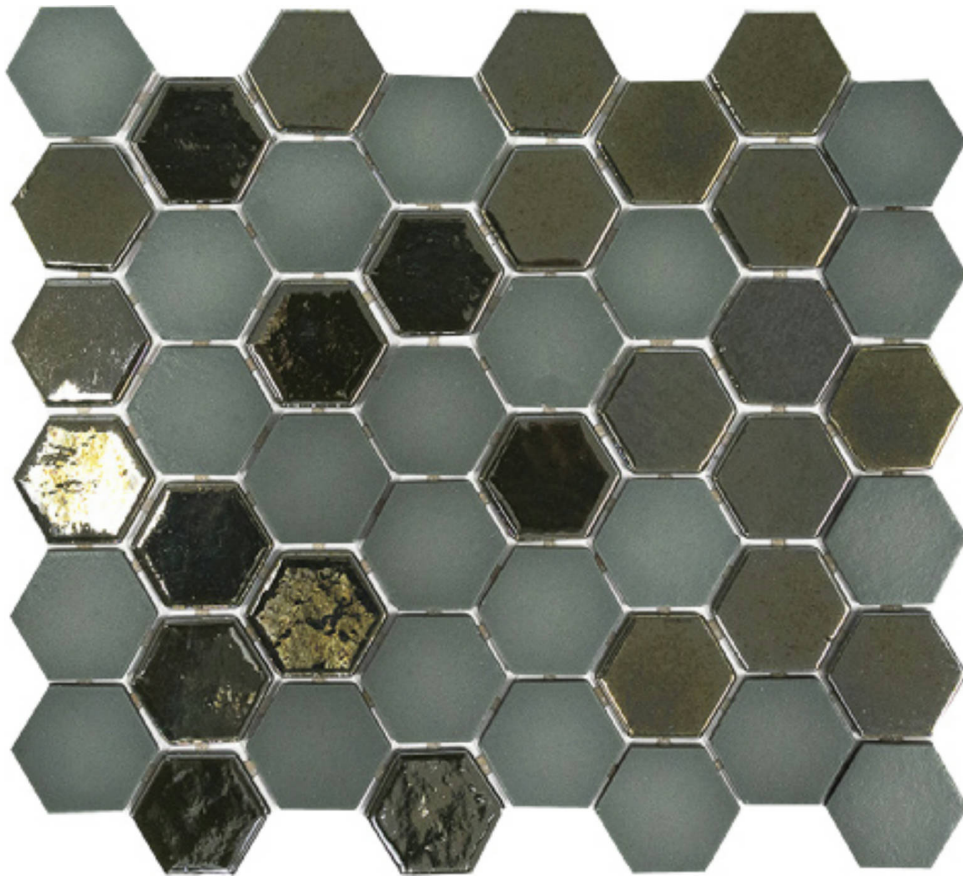

PRODUCT
CONFETTI MOSAIC GREEN

Mosaic and Decorative Tile | 10.75"x12.5" | Glass

TECHNICAL DATA

CODE: RVHA091
SIZE: 10.75"x12.5"
NAME: Confetti Mosaic Green
SERIES: Hamptons Collection
LOOK: Multi-Look Mosaics
FAMILY: Mosaic and Decorative Tile
STYLE: Contemporary
SUITABLE FOR: Backsplash, Indoor
TYPOLOGY: Glass
TYPE OF PIECE: Mosaic
USE: Wall only