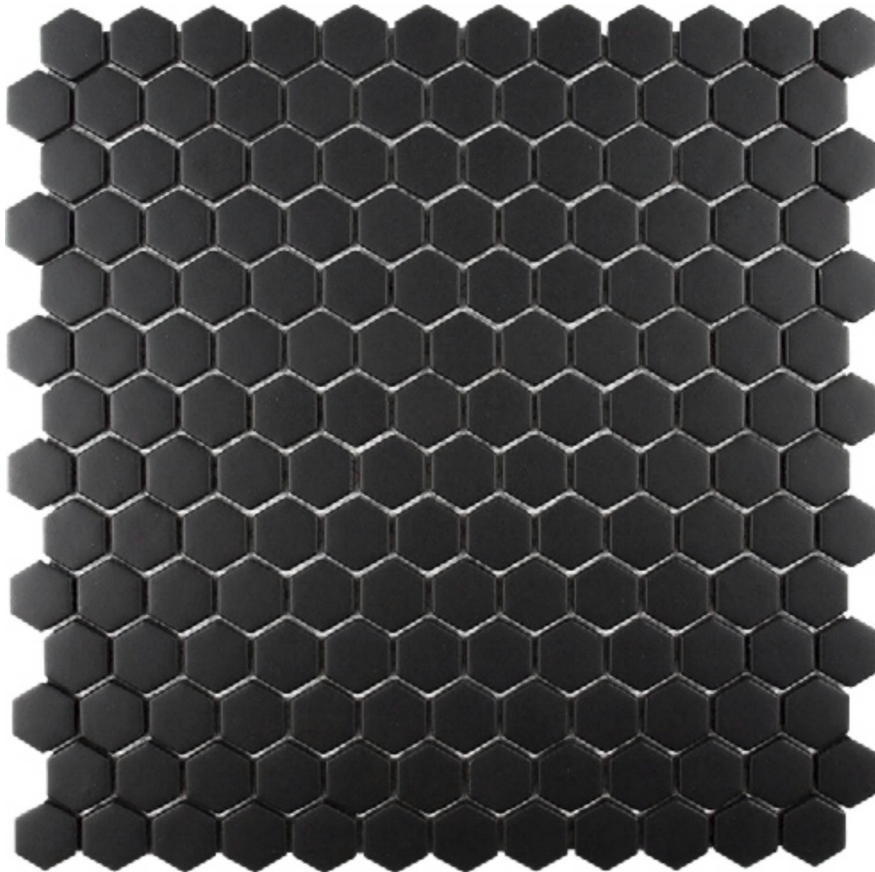

PRODUCT
COMPLEX MOSAIC DARKNESS

Mosaic and Decorative Tile | 11.13"x11.38" | Glass

TECHNICAL DATA

CODE: RVHA073
SIZE: 11.13"x11.38"
NAME: Complex Mosaic Darkness
SERIES: Hamptons Collection
LOOK: Multi-Look Mosaics
FAMILY: Mosaic and Decorative Tile
STYLE: Contemporary
SUITABLE FOR: Backsplash, Indoor
TYPOLOGY: Glass
TYPE OF PIECE: Mosaic
USE: Floor and Wall