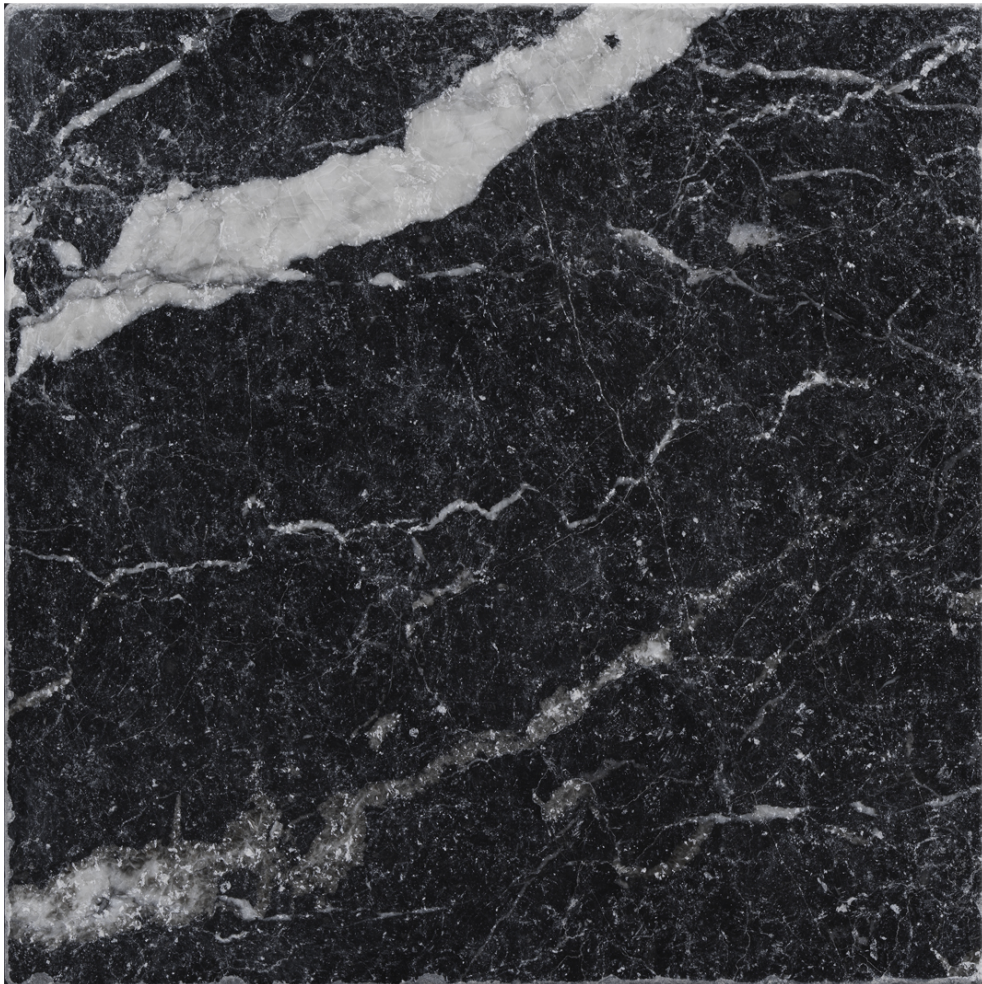

PRODUCT
OBSESSION 10X10 NERO

Tile | 10"x10" | Glazed Porcelain

ROOM SCENES

TECHNICAL DATA

CODE: QUOB-NE-3
SIZE: 10"x10"
NAME: Obsession 10x10 Nero
SERIES: Obsession
FINISH: Matt
LOOK: Marble Look
BREAKING STRENGTH: ≥ 1300 N
CHEMICAL RESISTANCE: GA GLA GHA
DCOF: > 0.42
FAMILY: Tile
FROST RESISTANCE: Yes
MOHS: 6
PEI: 3
R VALUE: R9
SHADE VARIATION: V1
STAIN RESISTANCE: 5
STYLE: Classic
SUITABLE FOR: Backsplash|Indoor|Shower
TYPOLOGY: Glazed Porcelain
THICKNESS: 9 mm
TYPE OF PIECE: Field Tile
USE: Floor and Wall
NOTES: 22 graphic variations