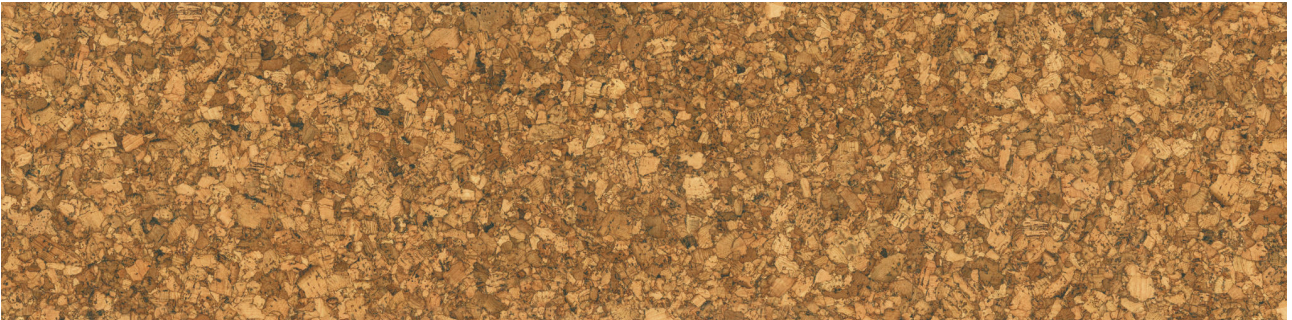

PRODUCT
CORK CLICK PICO

Waterproof Flooring | 12"x48,6" | HDF

ROOM SCENES

TECHNICAL DATA

CODE: LCCORK202010

SIZE: 12"x48,6"

NAME: Cork Click Pico

SERIES: True Earth Cork Click

FINISH: Matt

LOOK: Wood Look

CLICK SYSTEM: UNICLIC system

COMMERCIAL WARRANTY: Class 33

CORE BOARD THICKNESS: 7 mm

FAMILY: Waterproof Flooring

PAD THICKNESS: 1 mm

PAD TYPE: Cork Underlayment

RESIDENTIAL WARRANTY: Class 23

STYLE: Contemporary

SUITABLE FOR: Indoor

SURFACE TEXTURE: Cork

TYPOLOGY: HDF

TYPE OF PIECE: Field Tile

TOTAL THICKNESS: 10 mm

USE: Floor only