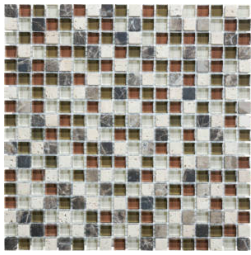

SERIES
GLASS STONE

Multi-Look Mosaics | | Mixed Materials

PRODUCTS

Linear Bamboo Mosaic
12"x14" | Mixed Materials

Linear Cabernet Mosaic
12"x14" | Mixed Materials

Linear Cappuccino Mosaic
12"x14" | Mixed Materials

Linear Creme Brulee Mosaic
12"x14" | Mixed Materials

Linear Iceland Mosaic
12"x14" | Mixed Materials

Linear Midnight Mosaic
12"x14" | Mixed Materials

Linear Spa Mosaic
12"x14" | Mixed Materials

Linear Waterfall Mosaic
12"x14" | Mixed Materials

5/8X5/8 Bamboo Mosaic
12"x12" | Mixed Materials

5/8X5/8 Cabernet Mosaic
12"x12" | Mixed Materials

5/8X5/8 Cappuccino Mosaic
12"x12" | Mixed Materials

5/8X5/8 Creme Brulee Mosaic
12"x12" | Mixed Materials