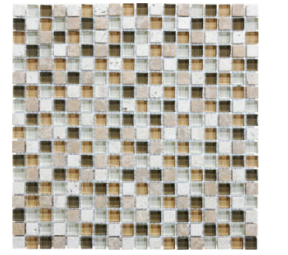

SERIES
GLASS STONE

Multi-Look Mosaics | | Mixed Materials

PRODUCTS

Linear Bamboo Mosaic
12"x14" | Mixed Materials

Linear Cabernet Mosaic
12"x14" | Mixed Materials

Linear Cappuccino Mosaic
12"x14" | Mixed Materials

Linear Creme Brulee Mosaic
12"x14" | Mixed Materials

Linear Iceland Mosaic
12"x14" | Mixed Materials

Linear Midnight Mosaic
12"x14" | Mixed Materials

Linear Spa Mosaic
12"x14" | Mixed Materials

Linear Waterfall Mosaic
12"x14" | Mixed Materials

5/8X5/8 Bamboo Mosaic
12"x12" | Mixed Materials

5/8X5/8 Cabernet Mosaic
12"x12" | Mixed Materials

5/8X5/8 Cappuccino Mosaic
12"x12" | Mixed Materials

5/8X5/8 Creme Brulee Mosaic
12"x12" | Mixed Materials