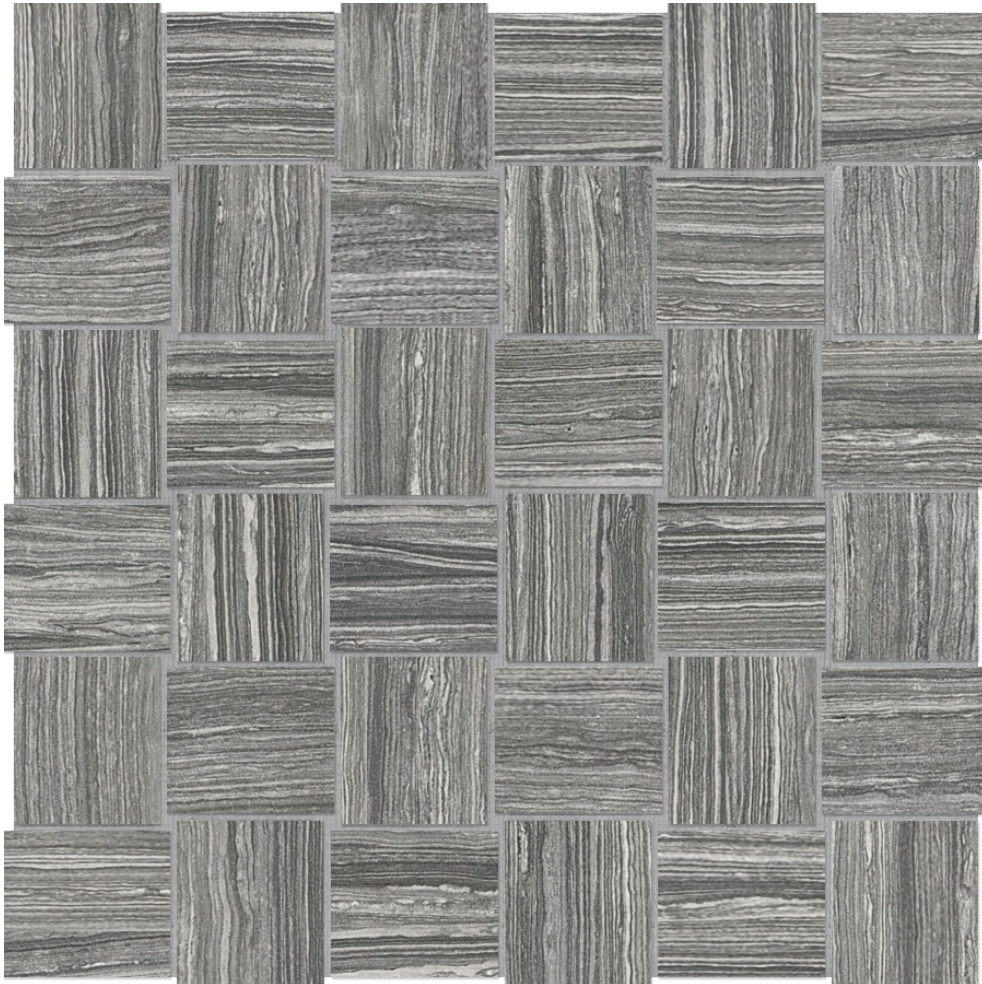

---

**PRODUCT**  
**2X2 CARBON BASKETWEAVE**

---

Tile | 12"x12" | Glazed Porcelain

**TECHNICAL DATA**

CODE: AC4501-00820

SIZE: 12"x12"

NAME: 2x2 Carbon Basketweave

SERIES: Eramosa

FINISH: Matt

LOOK: Marble Look

FAMILY: Tile

FROST RESISTANCE: Yes

MOSAIC TYPE: Mesh-Mounted

PEI: 4

STYLE: Contemporary