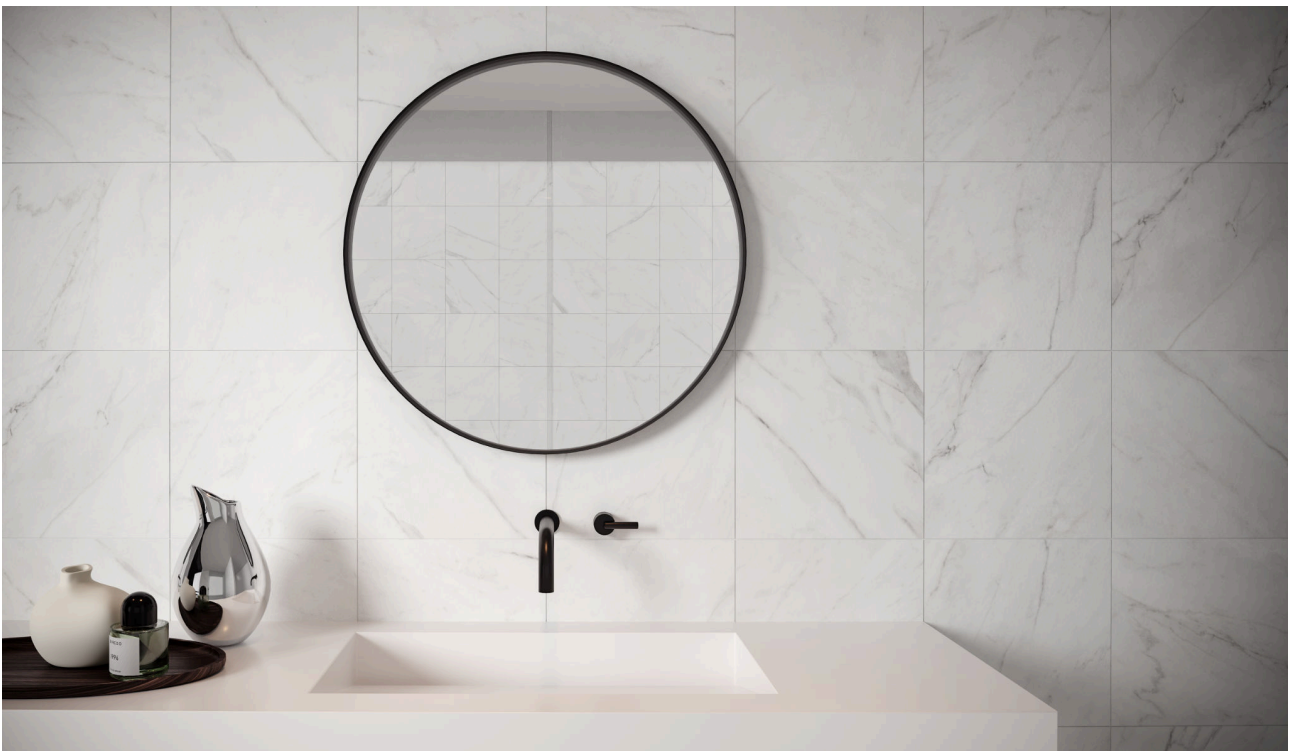

---

**SERIES**  
**ALTEZZA**

---

Marble Look | | Glazed Porcelain | Pressed Glazed Porcelain

The enduring appeal of classic surfaces.

PRODUCTS

**Altezza 12x24 Carrara**  
12"x24" | Pressed Glazed Porcelain

**Altezza 20x20 Carrara**  
20"x20" | Pressed Glazed Porcelain