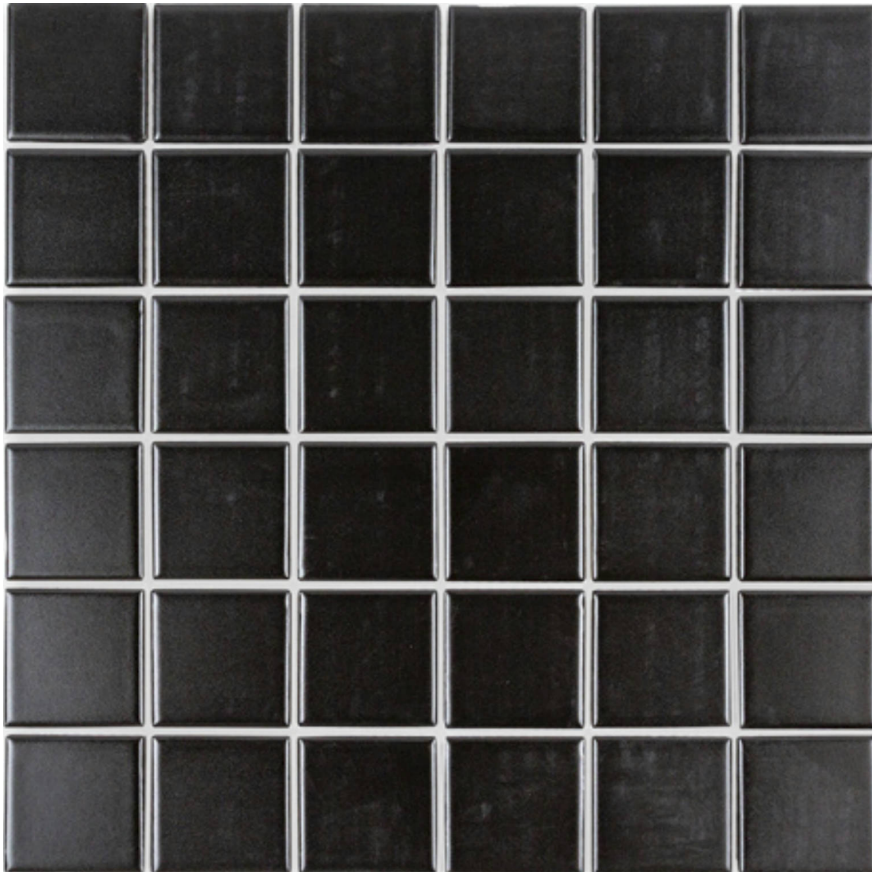

PRODUCT
DESSERT BAR MOSAIC CHOCOLATE

Mosaic and Decorative Tile | 11.88"x11.88" | Porcelain

TECHNICAL DATA

CODE: RVHA006
SIZE: 11.88"x11.88"
NAME: Dessert Bar Mosaic Chocolate
SERIES: Hamptons Collection
LOOK: Multi-Look Mosaics
FAMILY: Mosaic and Decorative Tile
MOSAIC TYPE: 2"x2"
STYLE: Contemporary
SUITABLE FOR: Backsplash, Indoor
TYPOLOGY: Porcelain
TYPE OF PIECE: Mosaic
USE: Floor and Wall