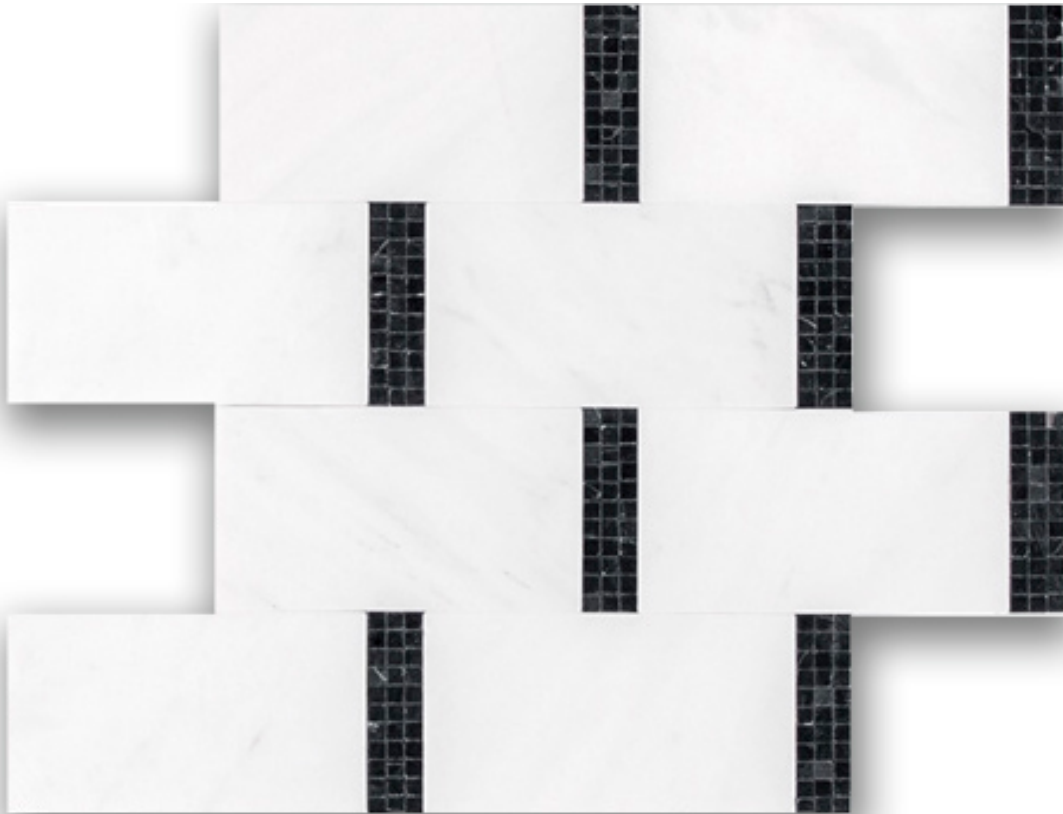

PRODUCT
STARK BRICK MOSAIC MARBLED

Mosaic and Decorative Tile | 3"x12" |

TECHNICAL DATA

CODE: RVHA025

SIZE: 3"x12"

NAME: Stark Brick Mosaic Marbled

SERIES: Hamptons Collection

LOOK: Multi-Look Mosaics

FAMILY: Mosaic and Decorative Tile

STYLE: Contemporary

TYPE OF PIECE: Mosaic

USE: Floor and Wall

PACKING

Size	Product type	BOX			PALLET		
		pcs	sqft	lb	boxes	sqft	lb
3"x12"	Mosaic	10					

WARNING The information contained in this packing list is for guidance only, the contents of the packing may vary. Please consult our sales representatives for an exact list.