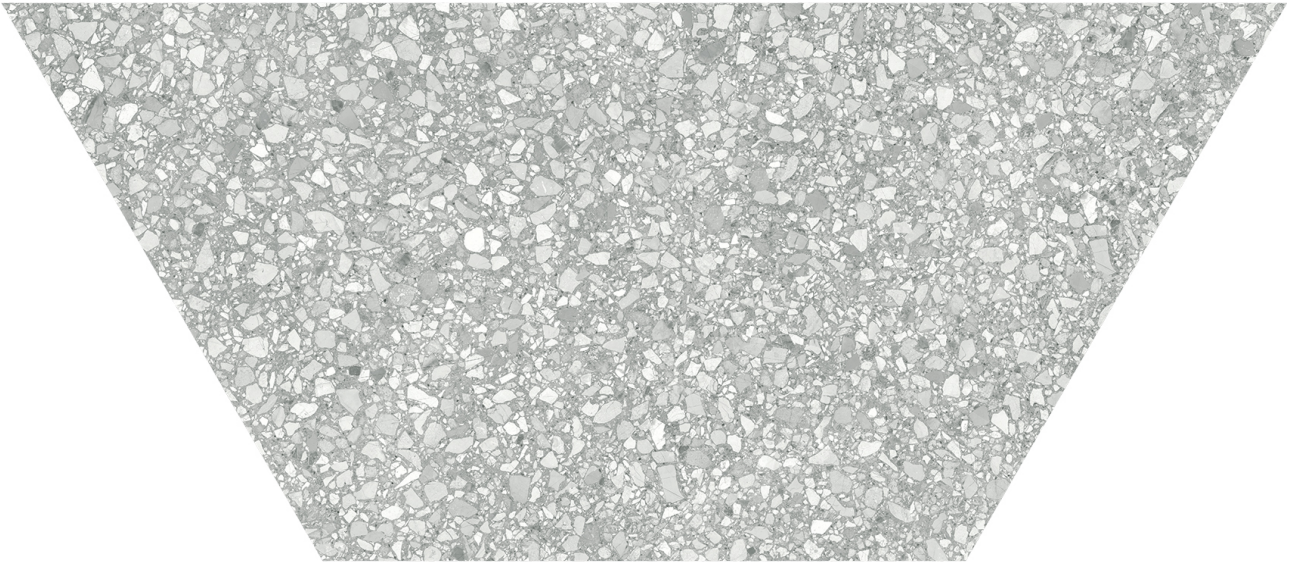

PRODUCT
STATION 10X24 ASH HALF HEXAGON

Tile | 10"x24" | Color Body Porcelain

ROOM SCENES

TECHNICAL DATA

CODE: AC4500-09400

SIZE: 10"x24"

NAME: Station 10x24 Ash Half Hexagon

SERIES: Station

FINISH: Matte

LOOK: Terrazo

BREAKING STRENGTH: $\geq 360 \geq 1600$

CHEMICAL RESISTANCE: CLASS A

DCOF: ≥ 0.50

EDGE: Rectified

FAMILY: Tile

FROST RESISTANCE: Yes

PEI: 4

SHADE VARIATION: V3

SUITABLE FOR: Indoor| Outdoor

TPOLOGY: Color Body Porcelain

THICKNESS: 8.4mm

TYPE OF PIECE: Field Tile

USE: Floor and Wall

NOTES: This product is special order and cannot be cancelled, returned, or refunded.