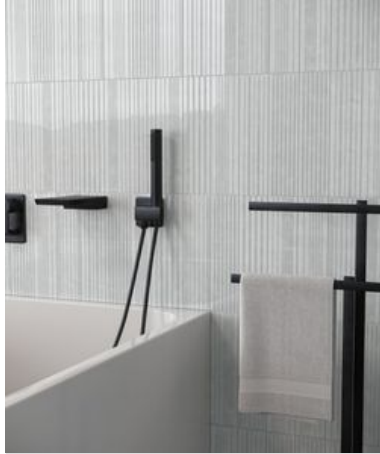

PRODUCT
GEOMETRA 3X12 SILVER DIVIDE

Mosaic and Decorative Tile | 3"x12" | Pressed Glazed Ceramic

ROOM SCENES

TECHNICAL DATA

CODE: AC4000-03090

SIZE: 3"x12"

NAME: Geometra 3x12 Silver Divide

SERIES: Geometra

FINISH: Gloss

LOOK: Glass

FAMILY: Mosaic and Decorative Tile

SHADE VARIATION: V2

SUITABLE FOR: Indoor

TYPOLOGY: Pressed Glazed Ceramic

TYPE OF PIECE: Field Tile

USE: Wall only