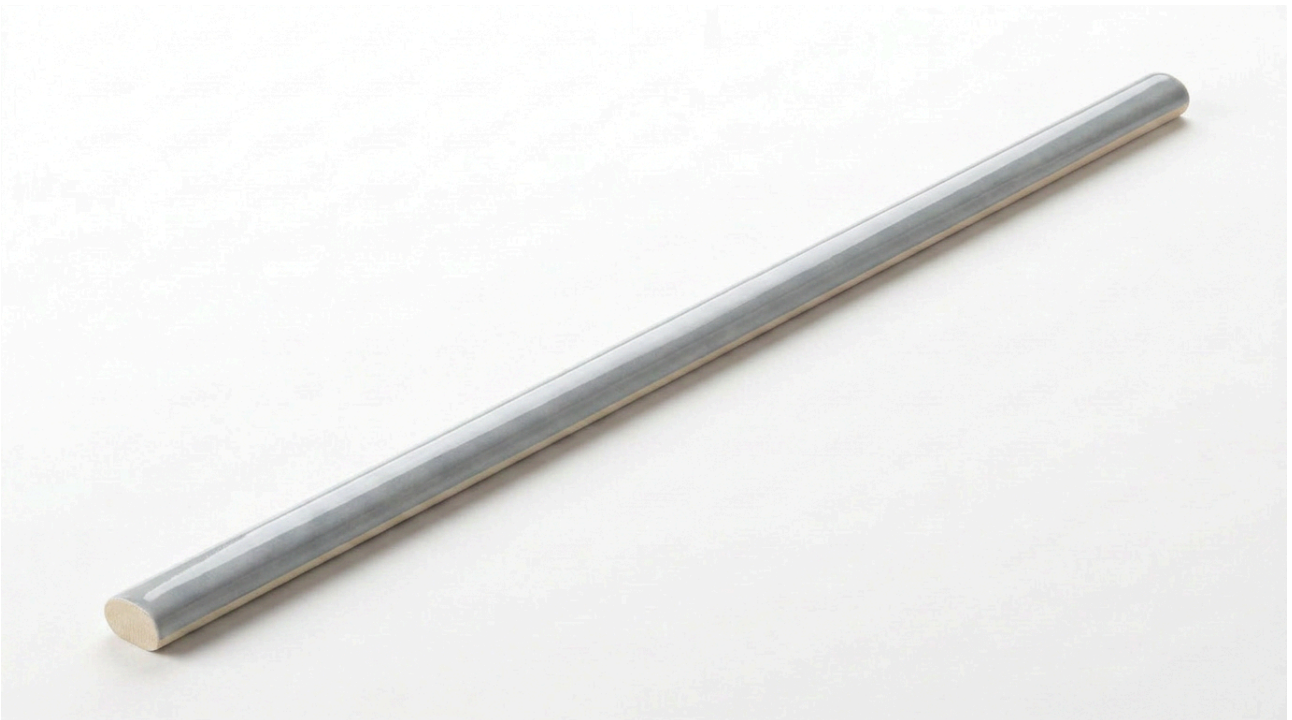

PRODUCT
ARUBA STEEL GLOSS .39X9 TRIM

Tile | .39"x9" | Porcelain

TECHNICAL DATA

CODE: QUAU-ST-SBG
SIZE: .39"x9"
NAME: Aruba Steel Gloss .39x9 Trim
SERIES: Aruba
FINISH: Gloss
LOOK: Subway Tile
FAMILY: Tile
FROST RESISTANCE: Yes
PEI: 4
STYLE: Contemporary
SUITABLE FOR: Indoor| Outdoor| Pool| Backsplash| Shower
TYPOLOGY: Porcelain
TYPE OF PIECE: Trim
USE: Floor and Wall