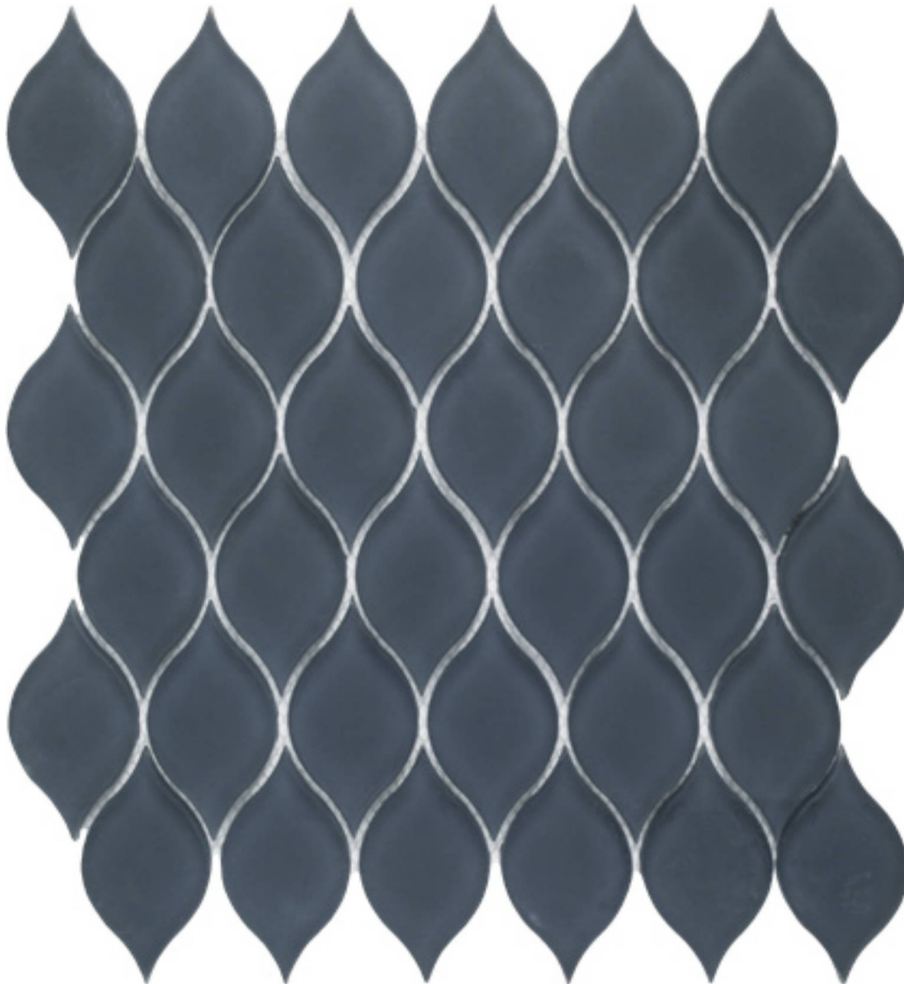

PRODUCT
WAVES MOSAIC

Mosaic and Decorative Tile | 9.5"x10.88" | Glass

ROOM SCENES

TECHNICAL DATA

CODE: RVHA032
SIZE: 9.5"x10.88"
NAME: Waves Mosaic
SERIES: Hamptons Collection
LOOK: Multi-Look Mosaics
FAMILY: Mosaic and Decorative Tile
STYLE: Contemporary
SUITABLE FOR: Backsplash, Indoor
TYPOLOGY: Glass
TYPE OF PIECE: Mosaic
USE: Wall only