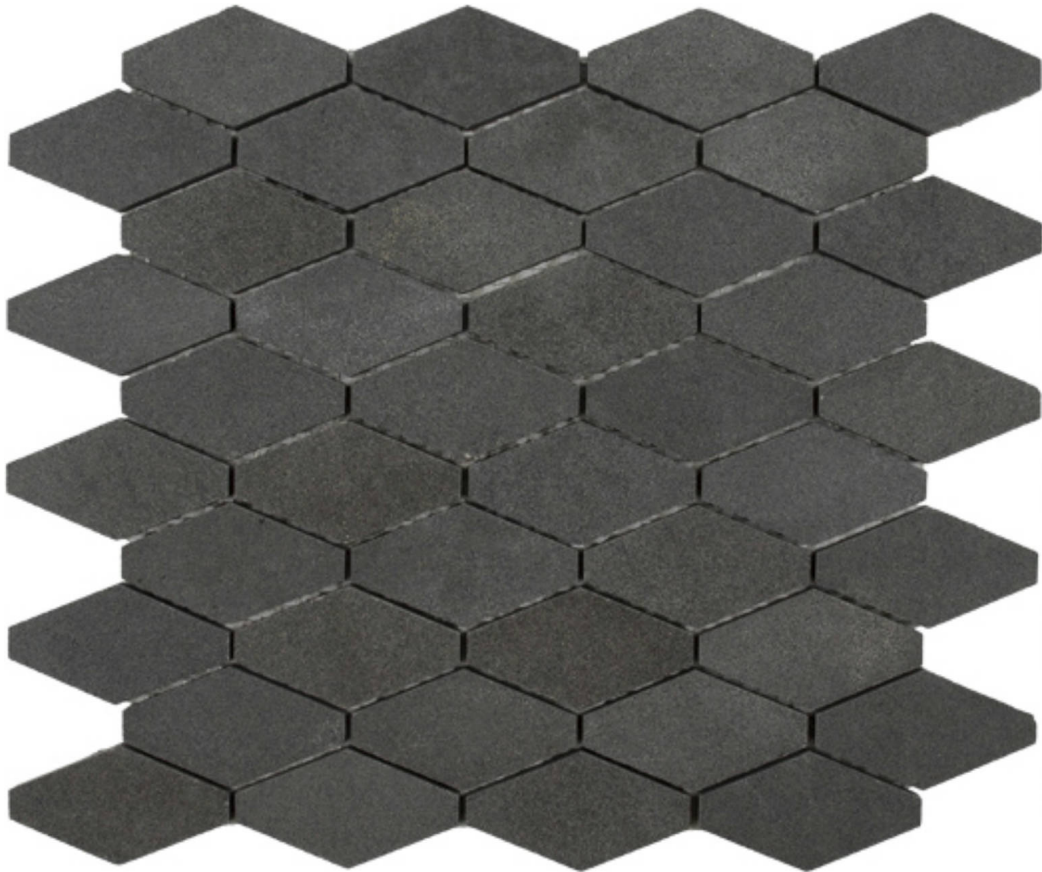

---

**PRODUCT**  
**SOLITAIRE MOSAIC BASALT**

---

Mosaic and Decorative Tile | 3"x12" |

**TECHNICAL DATA**

CODE: RVHA068  
SIZE: 3"x12"  
NAME: Solitaire Mosaic Basalt  
SERIES: Hamptons Collection  
LOOK: Multi-Look Mosaics  
FAMILY: Mosaic and Decorative Tile  
STYLE: Contemporary  
TYPE OF PIECE: Mosaic  
USE: Floor and Wall