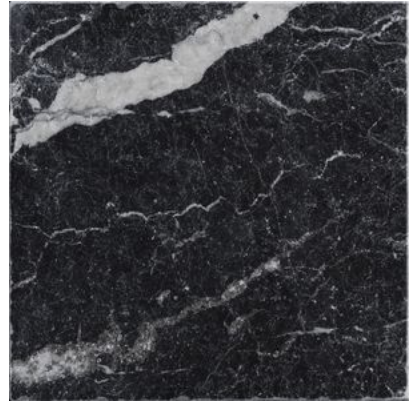

SERIES
OBSESSION

Marble Look | | Glazed Porcelain

Obsession is an ode to the elegance of marble, enhancing its natural beauty through four iconic types: Statuario, Calacatta, Carrara, and Nero. A distinctive feature of the collection is the delicate Matt finish, achieved through the application of fine granules that enrich the product, giving it a soft and silky texture.

PRODUCTS

Obsession 10x10 Calacatta
10"x10" | Glazed Porcelain

Obsession 10x10 Carrara
10"x10" | Glazed Porcelain

Obsession 10x10 Nero
10"x10" | Glazed Porcelain

Obsession 10x10 Statuario
10"x10" | Glazed Porcelain