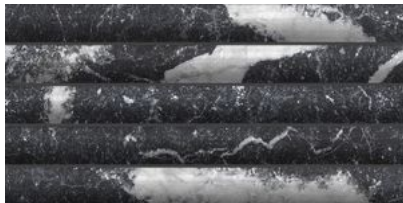

SERIES
OBSESSION

Marble Look | | Glazed Porcelain

Obsession is an ode to the elegance of marble, enhancing its natural beauty through four iconic types: Statuario, Calacatta, Carrara, and Nero. A distinctive feature of the collection is the delicate Matt finish, achieved through the application of fine granules that enrich the product, giving it a soft and silky texture.

PRODUCTS

Obsession 10x10 Calacatta
10"x10" | Glazed Porcelain

Obsession 10x10 Carrara
10"x10" | Glazed Porcelain

Obsession 10x10 Nero
10"x10" | Glazed Porcelain

Obsession 10x10 Statuario
10"x10" | Glazed Porcelain

Obsession 5x10 Calacatta
5"x10" | Glazed Porcelain

Obsession 5x10 Carrara
5"x10" | Glazed Porcelain

Obsession 5x10 Nero
5"x10" | Glazed Porcelain

Obsession 5x10 Statuario
5"x10" | Glazed Porcelain

Obsession 2.5x10 Calacatta
2.5"x10" | Glazed Porcelain