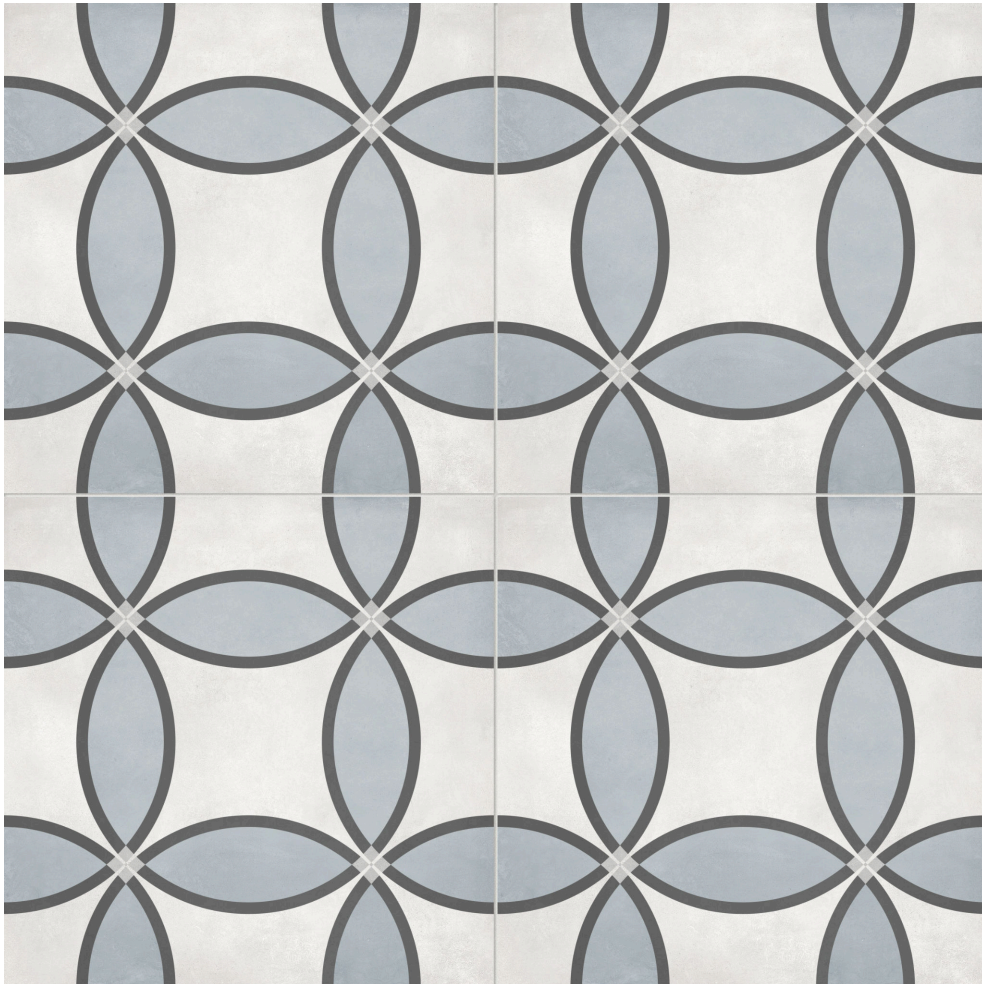

---

**PRODUCT**  
**FORM 8X8 TIDE ZENITH**

---

Tile | 8"x8" | Pressed Glazed Porcelain

**TECHNICAL DATA**

CODE: AC4500-07690

SIZE: 8"x8"

NAME: Form 8x8 Tide Zenith

SERIES: Form AC

FINISH: Matte

LOOK: Patterned Tiles

BREAKING STRENGTH:  $\geq 310 \geq 1300$

CHEMICAL RESISTANCE: CLASS A

DCOF:  $\geq 0.55$

FAMILY: Tile

FROST RESISTANCE: Yes

PEI: 4

SHADE VARIATION: V2/V3/V4

SUITABLE FOR: Indoor| Outdoor

TPOLOGY: Pressed Glazed Porcelain

THICKNESS: 9mm

TYPE OF PIECE: Field Tile

USE: Floor and Wall

NOTES: This product is special order and cannot be cancelled, returned, or refunded.