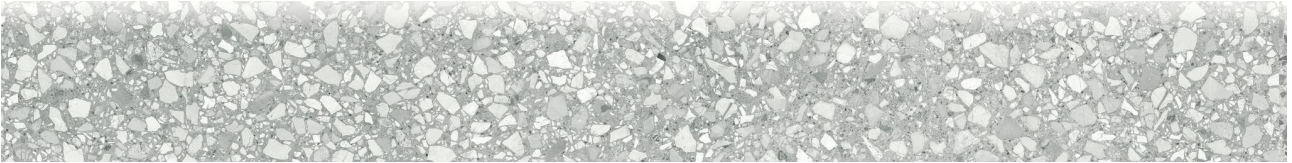

---

**PRODUCT**  
**STATION 3X24 ASH BULLNOSE**

---

Tile | 3"x24" | Color Body Porcelain

**TECHNICAL DATA**

CODE: AC4502-02770

SIZE: 3"x24"

NAME: Station 3x24 Ash Bullnose

SERIES: Station

FINISH: Matte

LOOK: Terrazo

BREAKING STRENGTH:  $\geq 360 \geq 1600$

CHEMICAL RESISTANCE: CLASS A

DCOF:  $\geq 0.50$

FAMILY: Tile

FROST RESISTANCE: Yes

PEI: 4

SHADE VARIATION: V3

SUITABLE FOR: Indoor| Outdoor

TPOLOGY: Color Body Porcelain

THICKNESS: 8.4mm

TYPE OF PIECE: Trim

USE: Floor and Wall

NOTES: This product is special order and cannot be cancelled, returned, or refunded.