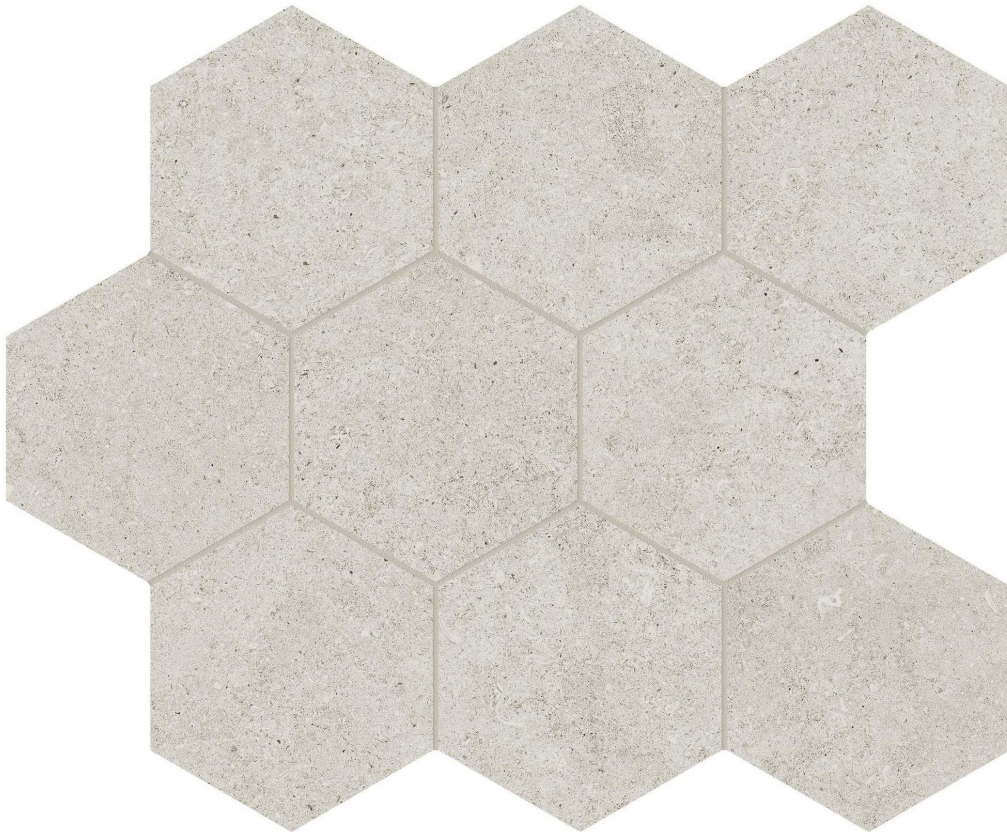

PRODUCT

LITHOFORM 4\" HEX CROSSCUT COAST

Tile | 10.5"x12" | Porcelain

TECHNICAL DATA

CODE: AC8510-00320

SIZE: 10.5"x12"

NAME: Lithoform 4" Hex Crosscut Coast

SERIES: Lithoform

FINISH: Organic Matte

LOOK: Stone Look

EDGE: Rectified

FAMILY: Tile

STYLE: Contemporary

SUITABLE FOR: Indoor| Outdoor

TYPOLOGY: Porcelain

TYPE OF PIECE: Mosaic