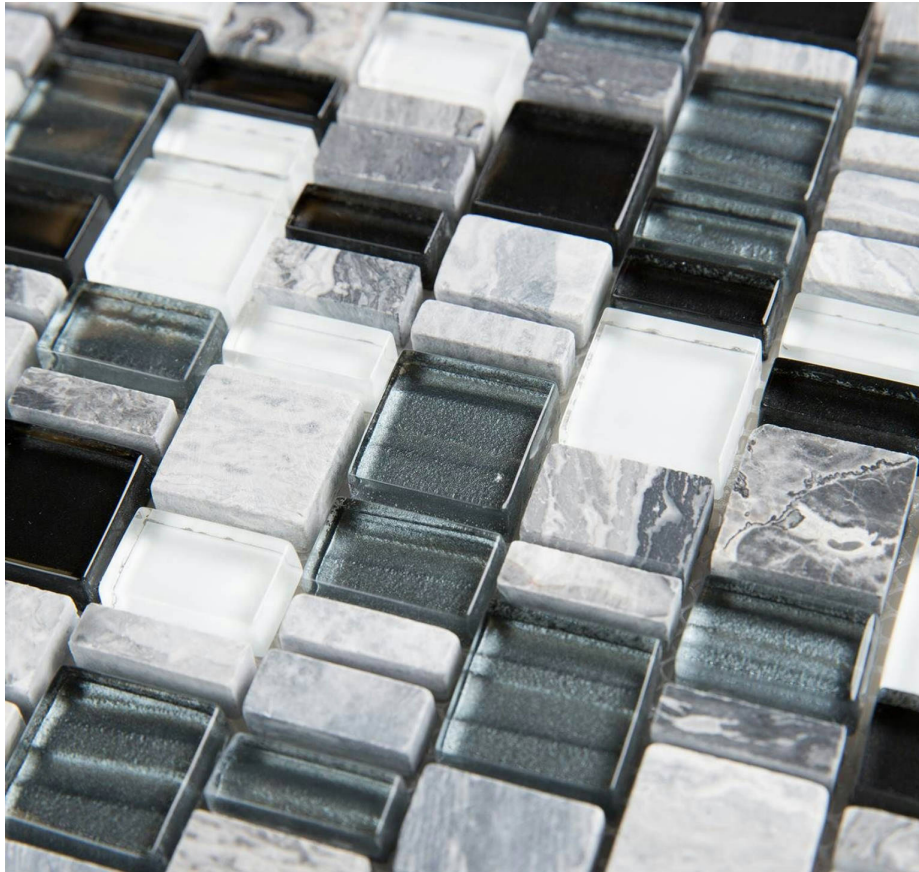

PRODUCT

GMAR13/KARMA

12"x12" | Multi-Look Mosaics

GRAPHIC VARIETY

ROOM SCENES

TECHNICAL DATA

CODE: ARGMAR13KAR
NAME: Gmar13/Karma
SERIES: Arvex
SIZE: 12"x12"
FINISH: Matt
LOOK: Multi-Look Mosaics
MOSAIC TYPE: Mesh-Mounted
SUITABLE FOR: Backsplash, Indoor
TYPOLOGY: Mixed Materials
TYPE OF PIECE: Mosaic
USE: Wall only