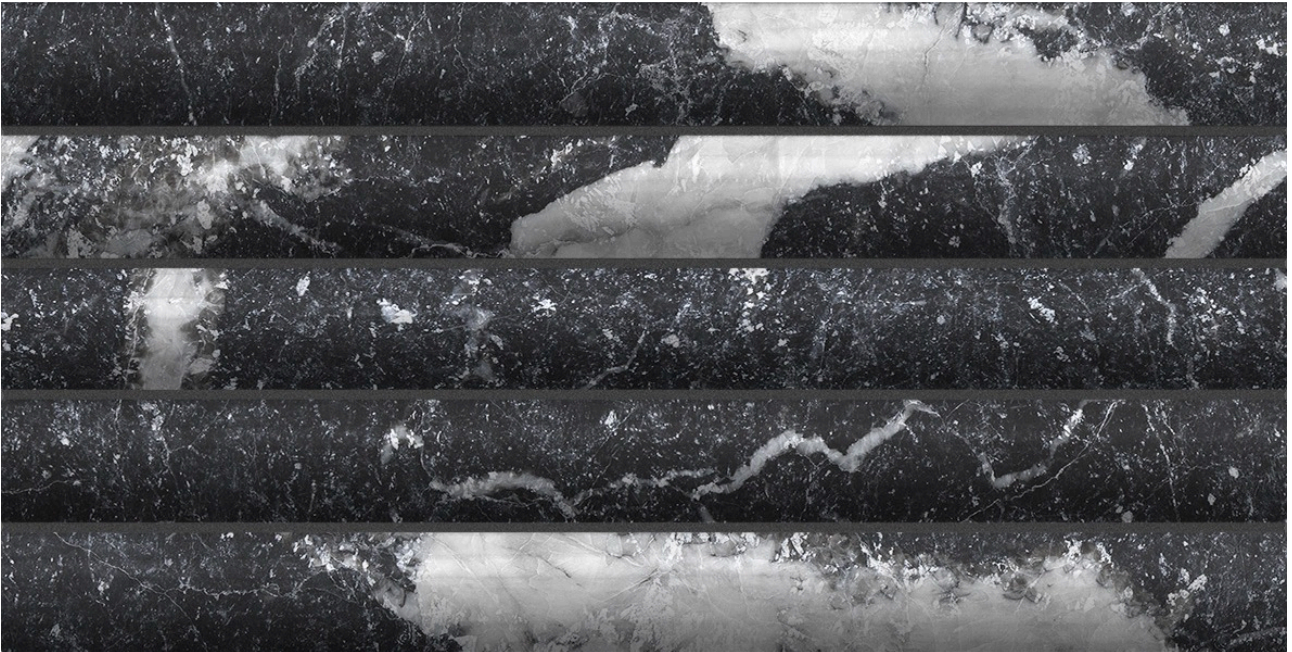

PRODUCT
OBSESSION 5X10 NERO

5"x10" | Marble Look

ROOM SCENES

TECHNICAL DATA

CODE: QUOB-NE-2
NAME: Obsession 5x10 Nero
SERIES: Obsession
SIZE: 5"x10"
FINISH: Matt
LOOK: Marble Look
FROST RESISTANCE: Yes
NOTES: 32 graphic variations
PEI: 3
SHADE VARIATION: V1
STYLE: Classic
SUITABLE FOR: Backsplash|Indoor|Shower
TYPOLOGY: Glazed Porcelain
TYPE OF PIECE: Field Tile
USE: Wall only