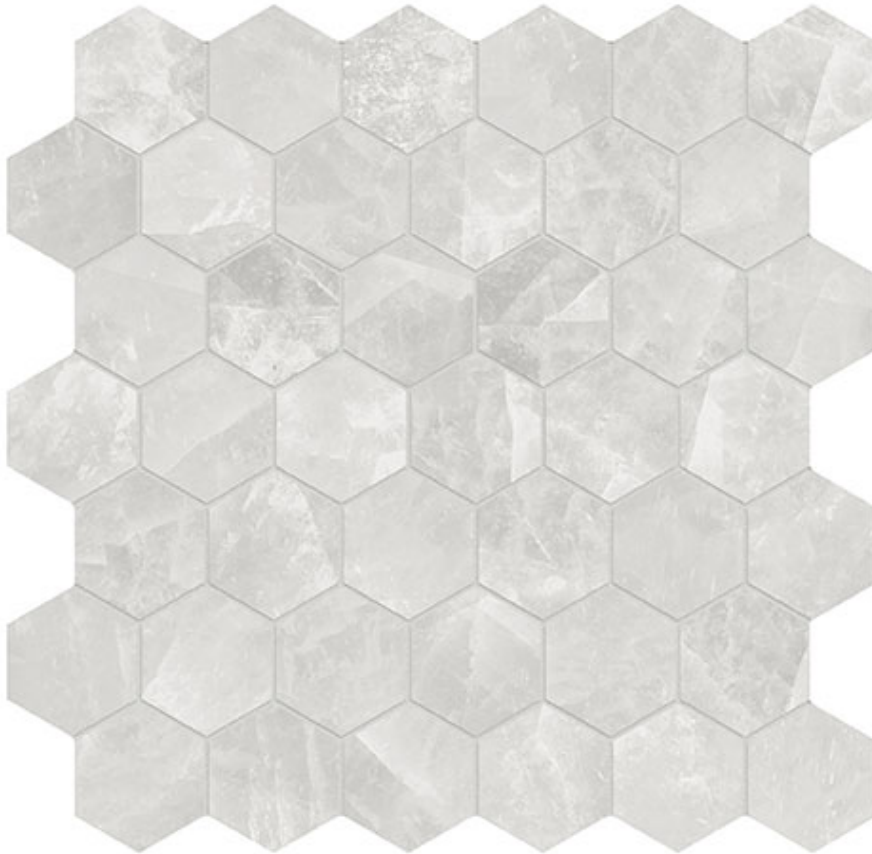

PRODUCT

ROYAL STONWORKS 2\'' CRYSTAL LUXE HEX

12"x12" | Stone Look

TECHNICAL DATA

CODE: QUSW-CL-HX
NAME: Royal Stoneworks 2" Crystal Luxe Hex
SERIES: Royal Stoneworks
SIZE: 12"x12"
FINISH: Honed
LOOK: Stone Look
MOSAIC TYPE: 2"x2"
SHADE VARIATION: V2
STYLE: Contemporary
SUITABLE FOR: Indoor|Shower
TYPOLOGY: Porcelain
TYPE OF PIECE: Mosaic
USE: Floor and Wall