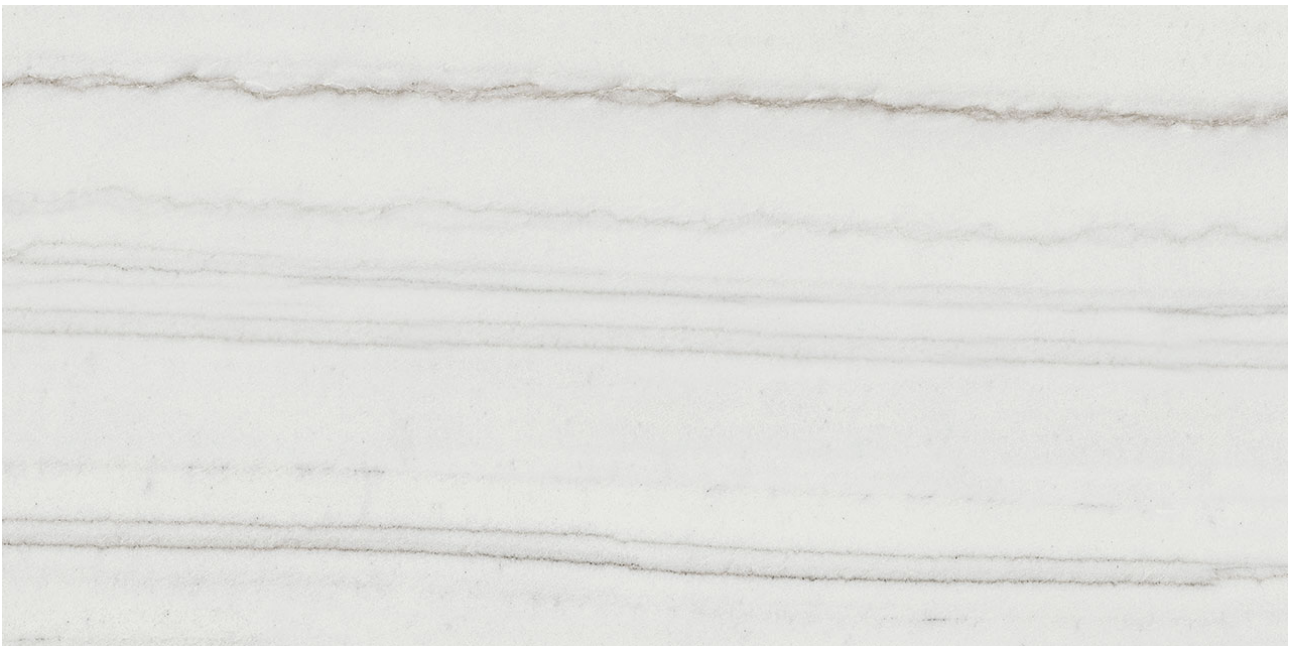

PRODUCT

ROYAL STONEWORKS 12X24 TUSCAN WHITE VEIN

POLISHED

12"x24" | Stone Look

TECHNICAL DATA

CODE: QUSW-TW-5P
NAME: Royal Stoneworks 12X24 Tuscan White Vein Polished
SERIES: Royal Stoneworks
SIZE: 12"x24"
FINISH: Polished
LOOK: Stone Look
FROST RESISTANCE: Yes
STYLE: Contemporary
SUITABLE FOR: Indoor|Shower
TYPOLOGY: Porcelain
TYPE OF PIECE: Field Tile
USE: Floor and Wall