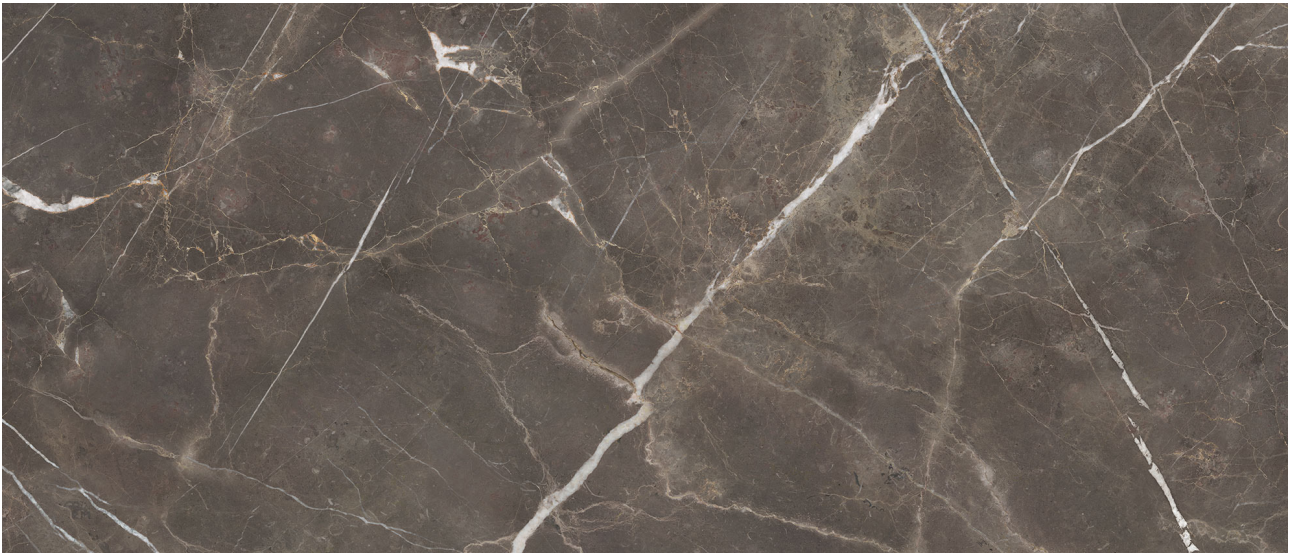

---

**PRODUCT**

**ROYAL STONEWORKS 48X110 REGAL BROWN MARBLE**

**HONED**

---

48"x110" | Stone Look

## TECHNICAL DATA

CODE: QUSW-RM-2H  
NAME: Royal Stoneworks 48X110 Regal Brown Marble Honed  
SERIES: Royal Stoneworks  
SIZE: 48"x110"  
FINISH: Honed  
LOOK: Stone Look  
FROST RESISTANCE: Yes  
SHADE VARIATION: V3  
STYLE: Contemporary  
SUITABLE FOR: Indoor|Shower  
TYPOLOGY: Sintered Slab  
TYPE OF PIECE: Field Tile  
USE: Floor and Wall