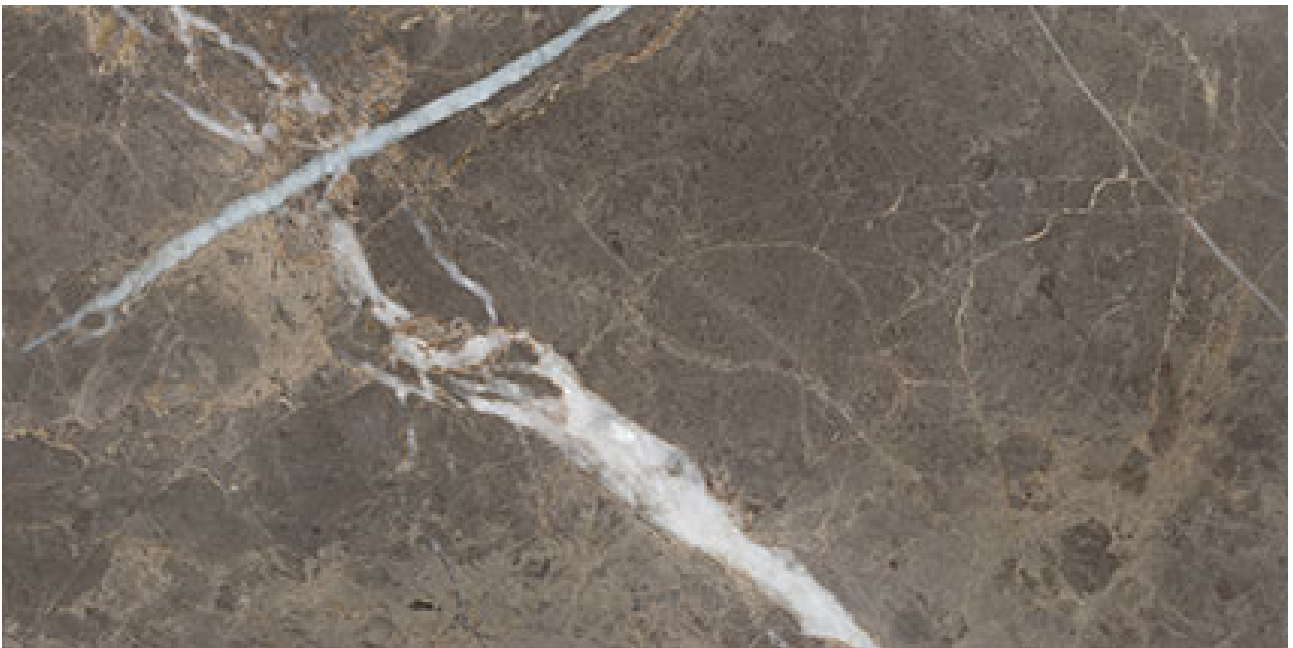

PRODUCT

ROYAL STONEWORKS 12X24 REGAL BROWN MARBLE

POLISHED

12"x24" | Stone Look

TECHNICAL DATA

CODE: QUSW-RM-5P
NAME: Royal Stoneworks 12X24 Regal Brown Marble Polished
SERIES: Royal Stoneworks
SIZE: 12"x24"
FINISH: Polished
LOOK: Stone Look
FROST RESISTANCE: Yes
SHADE VARIATION: V3
STYLE: Contemporary
SUITABLE FOR: Indoor|Shower
TYPOLOGY: Porcelain
TYPE OF PIECE: Field Tile
USE: Floor and Wall